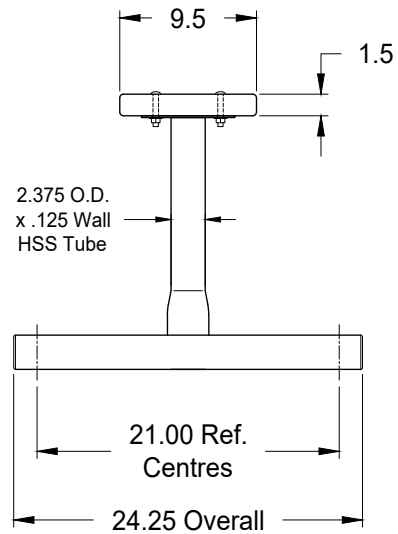

## - Specifications -

Rev.: 25Nov22

Model: 771-8-PP  
(650340)

### Materials:

- 2.375" O.D. x .125" Wall HSS Tube (Leg Tubes)
- 11 Ga. Steel (Bolting Plates)
- Pressure Treated 2x10 Pine (Seat Planks)
- Stainless Steel Hardware (3/8-16 Carriage Bolts)