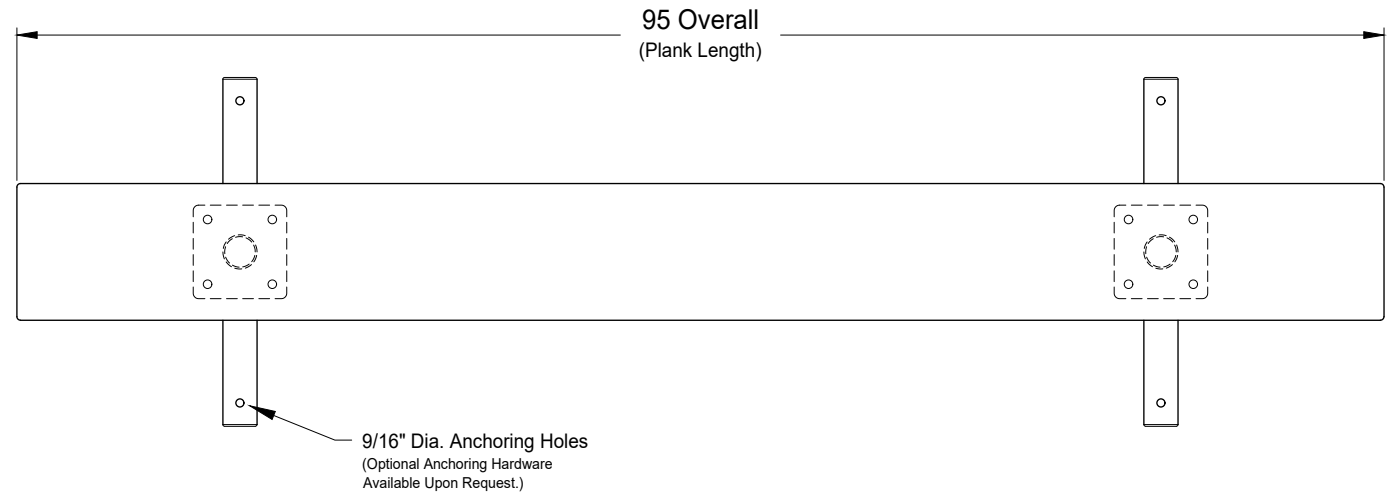

# 8' Players Bench

Surface Mount / Portable  
With Wood Plank

## - Specifications -

Rev.: 25Nov22

Model: 771-8-PP  
(650340)

### Materials:

- 2.375" O.D. x .125" Wall HSS Tube (Leg Tubes)
- 11 Ga. Steel (Bolting Plates)
- Pressure Treated 2x10 Pine (Seat Planks)
- Stainless Steel Hardware (3/8-16 Carriage Bolts)