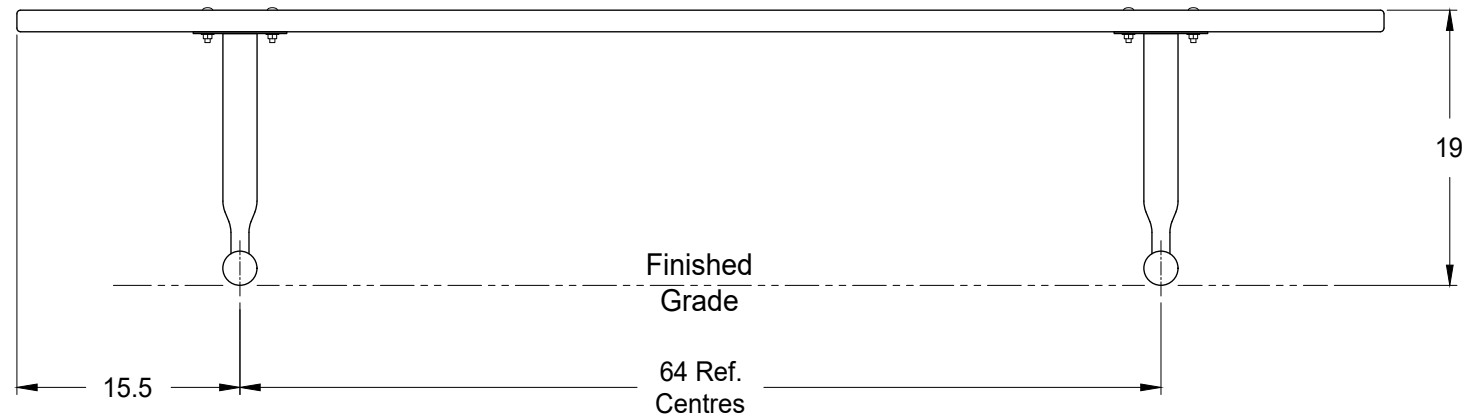

## - Specifications -

Rev.: 25Nov22

Model: 771-8-PP  
(650340)

### Materials:

- 2.375" O.D. x .125" Wall HSS Tube (Leg Tubes)
- 11 Ga. Steel (Bolting Plates)
- Pressure Treated 2x10 Pine (Seat Planks)
- Stainless Steel Hardware (3/8-16 Carriage Bolts)