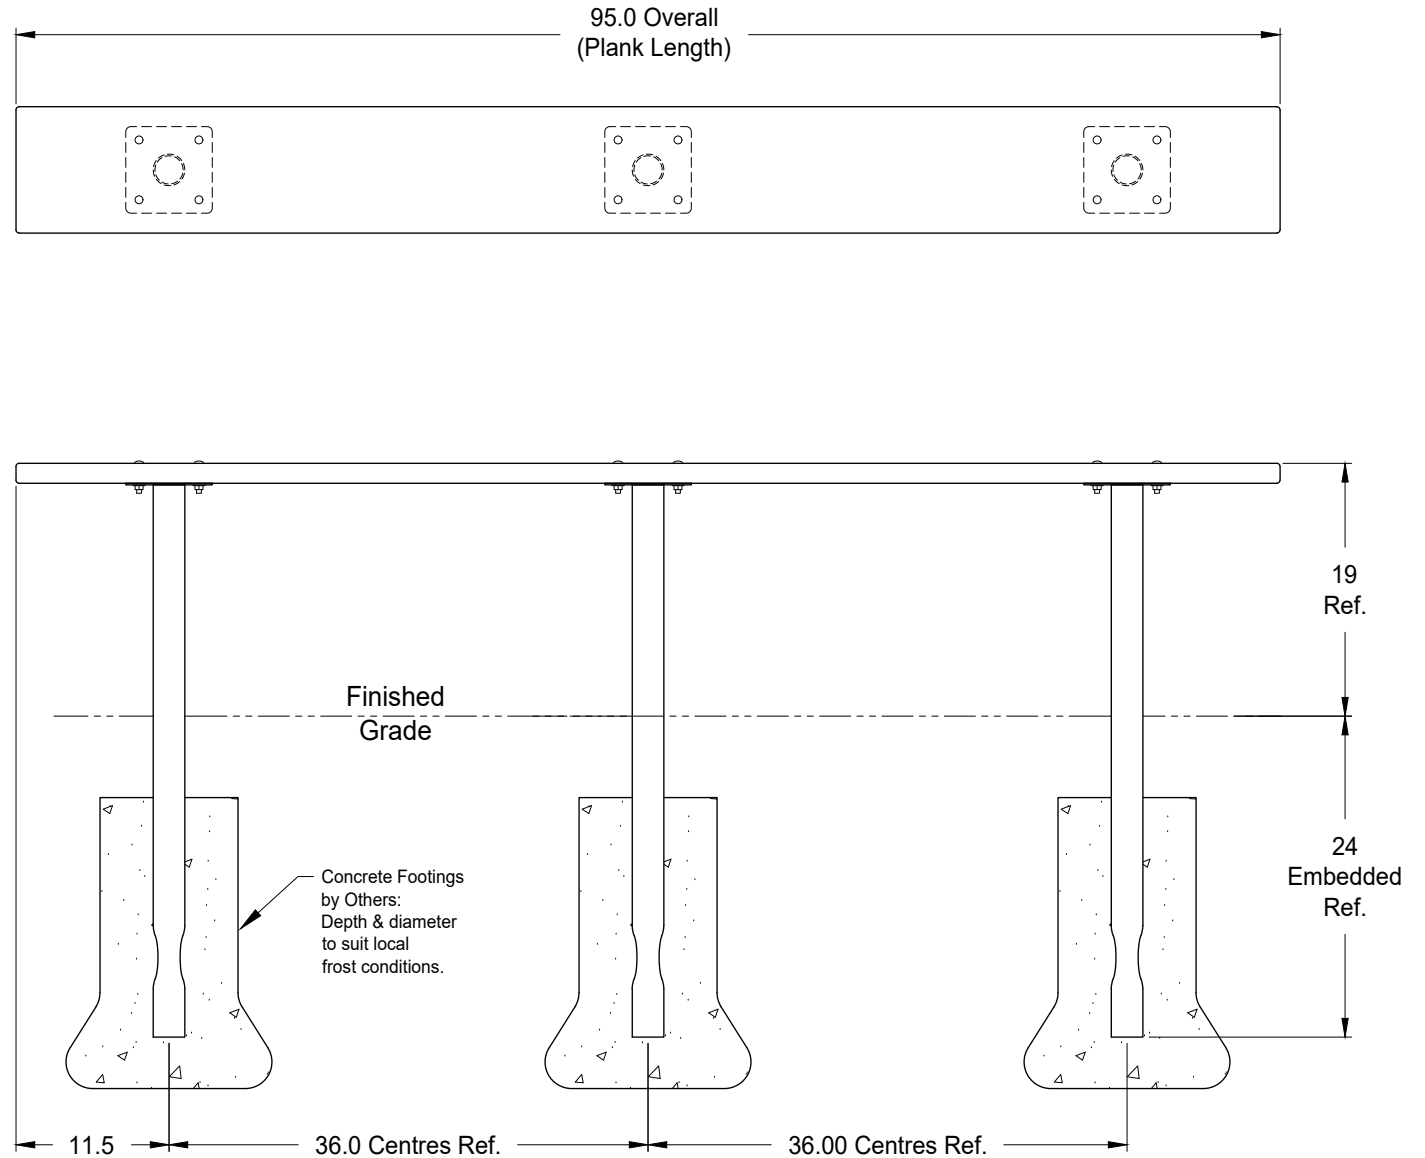

8' Players Bench

In-Ground Mount
With Recycled Plastic Plank
and 3 Legs

- Specifications -

Rev.: 25Nov22

Model: 771-8-GR
(650350)

knill
Fabrication Ltd.
519-442-2424

Materials:

2.375" O.D. x .125" Wall HSS Tube (Leg Tubes)
11 Ga. Steel (Bolting Plates)
Recycled Plastic 2x10 (Seat Planks)
Stainless Steel Hardware (3/8-16 Carriage Bolts)

Frame/Leg Finishes:

- 1) Polyester Powder Paint over Zinc Rich Primer.
- 2) Hot Dip Galvanized.

Notes:

Dimensions shown are in inches.

Knill Fabrication Ltd. maintains a policy of continuous product improvement. As a result, some details may change without notice.