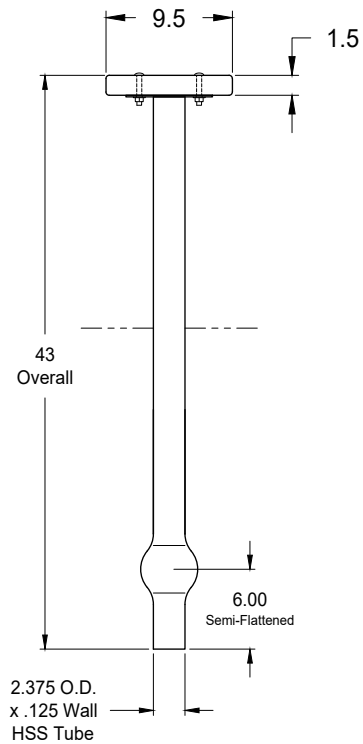

8' Players Bench

In-Ground Mount
With Recycled Plastic Plank
and 3 Legs

- Specifications -

Rev.: 25Nov22

Model: 771-8-GR
(650350)

knill
Fabrication Ltd.
519-442-2424

Materials:

2.375" O.D. x .125" Wall HSS Tube (Leg Tubes)
11 Ga. Steel (Bolting Plates)
Recycled Plastic 2x10 (Seat Planks)
Stainless Steel Hardware (3/8-16 Carriage Bolts)

Frame/Leg Finishes:

- 1) Polyester Powder Paint over Zinc Rich Primer.
- 2) Hot Dip Galvanized.

Notes:

Dimensions shown are in inches.

Knill Fabrication Ltd. maintains a policy of continuous product improvement. As a result, some details may change without notice.