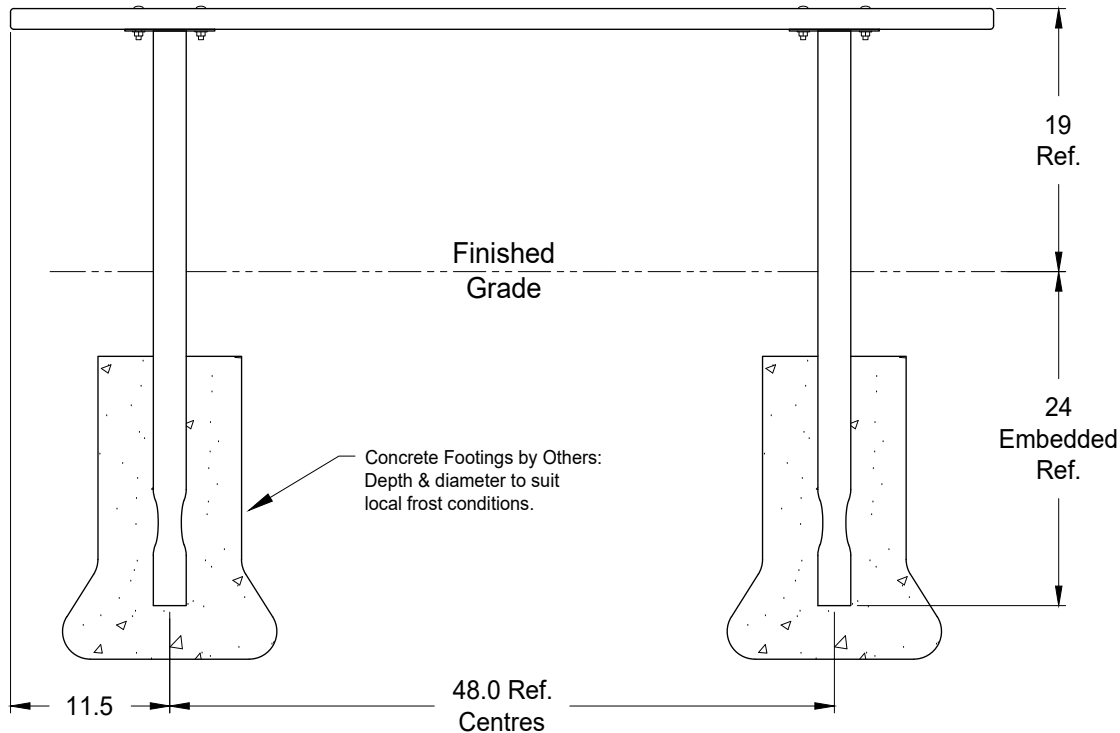

## - Specifications -

Rev.: 25Nov22

Model: 771-6-GP  
 (650310)

### Materials:

- 2.375" O.D. x .125" Wall HSS Tube (Leg Tubes)
- 11 Ga. Steel (Bolting Plates)
- Pressure Treated 2x10 Pine (Seat Planks)
- Stainless Steel Hardware (3/8-16 Carriage Bolts)

### Notes:

Dimensions shown are in inches.

Knill Fabrication Ltd. maintains a policy of continuous product improvement. As a result, some details may change without notice.