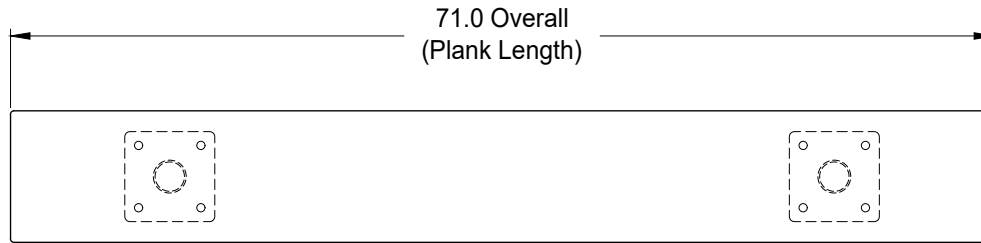

knill
Fabrication Ltd.
519-442-2424

6' Players Bench

In-Ground Mount
With Wood Plank

- Specifications -

Rev.: 25Nov22

Model: 771-6-GP
(650310)