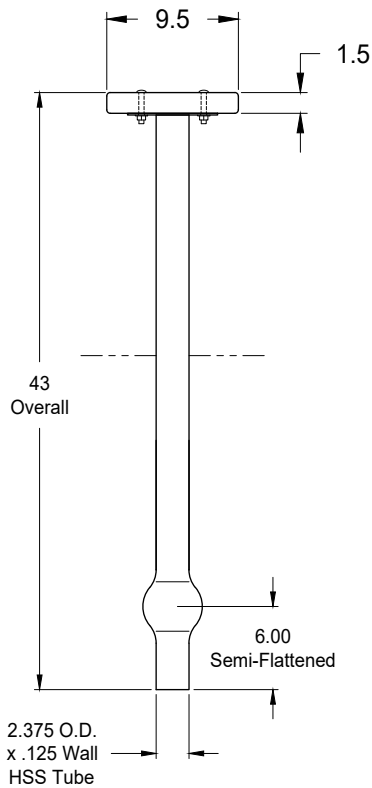

## - Specifications -

Rev.: 25Nov22

Model: 771-6-GP  
 (650310)

### Materials:

- 2.375" O.D. x .125" Wall HSS Tube (Leg Tubes)
- 11 Ga. Steel (Bolting Plates)
- Pressure Treated 2x10 Pine (Seat Planks)
- Stainless Steel Hardware (3/8-16 Carriage Bolts)

### Notes:

Dimensions shown are in inches.

Knill Fabrication Ltd. maintains a policy of continuous product improvement. As a result, some details may change without notice.