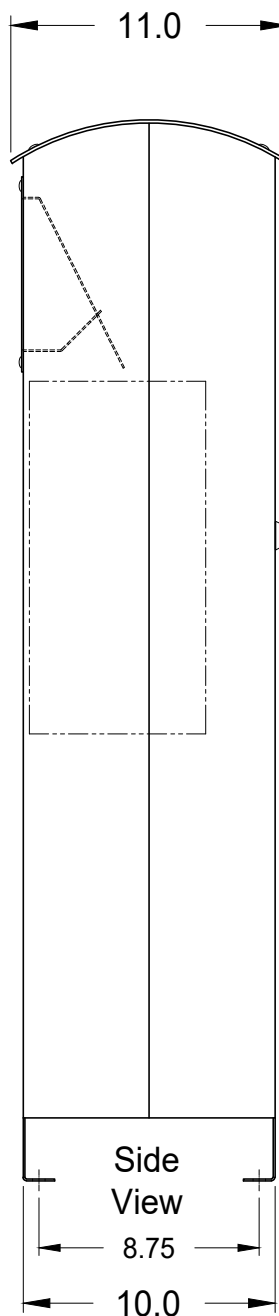

# Freestanding Butt Bin

### - General Specifications -

Rev.: 01Jun20

Dimensions shown are in inches.

**knill**  
**Fabrication Ltd.**  
**519-442-2424**

#### Materials

Housing: 14 Ga. Steel

Butt-Out Plate: 16 Ga. Stainless Steel

Removable Butt Receptacle: 16 Ga. Stainless Steel

Cap: 11 Ga. Steel

Hardware: Stainless Steel Tamper Proof Carriage Bolts

Door Hinge: Stainless Steel, Piano Hinge

Door Latch: Southco, Locking, Vice Action

Top View

Locking Door swings open for access to removable, stainless steel, Butt Receptacle.

Front View

Side View

Back View