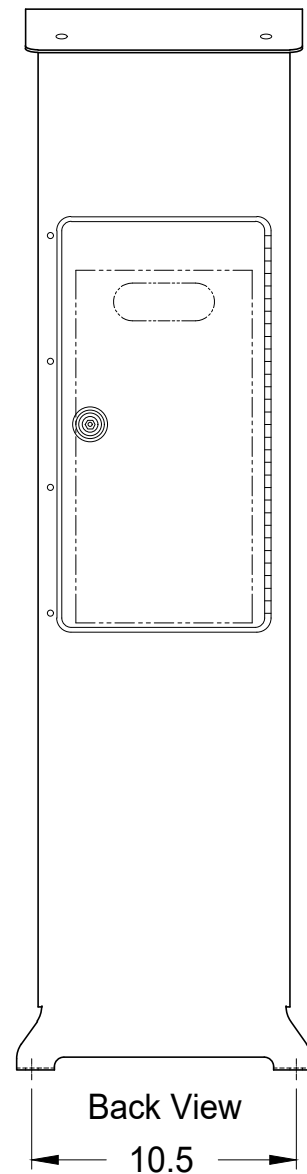

# Freestanding Butt Bin

### - General Specifications -

Rev.: 01Jun20

Dimensions shown are in inches.

**knill**  
**Fabrication Ltd.**  
**519-442-2424**

#### Materials

Housing: 14 Ga. Steel

Butt-Out Plate: 16 Ga. Stainless Steel

Removable Butt Receptacle: 16 Ga. Stainless Steel

Cap: 11 Ga. Steel

Hardware: Stainless Steel Tamper Proof Carriage Bolts

Door Hinge: Stainless Steel, Piano Hinge

Door Latch: Southco, Locking, Vice Action

Top View

Locking Door swings open for access to removable, stainless steel, Butt Receptacle.

Front View

Side View

Back View