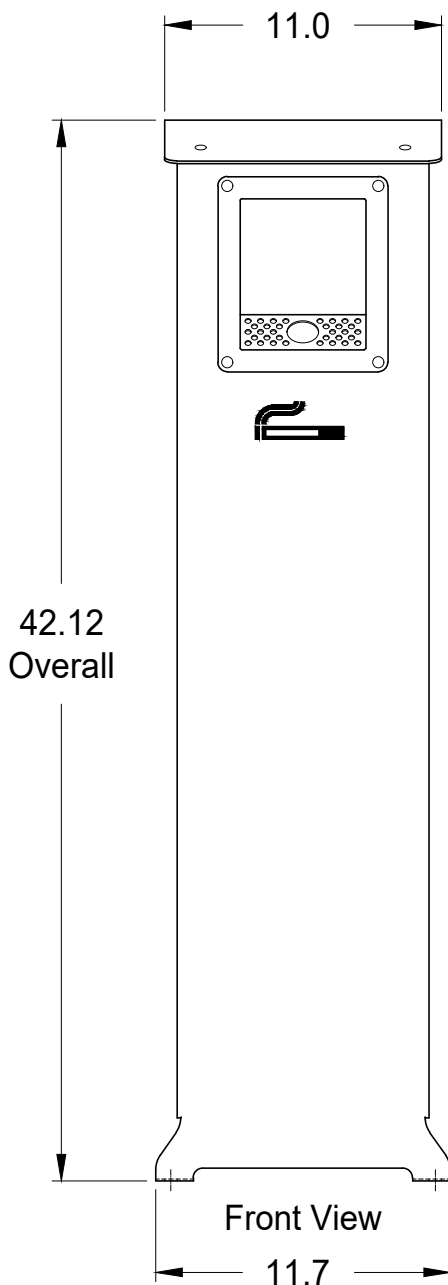

### - General Specifications -

Rev.: 01Jun20

Dimensions shown are in inches.

**knill**  
**Fabrication Ltd.**  
**519-442-2424**

#### Materials

Housing: 14 Ga. Steel

Butt-Out Plate: 16 Ga. Stainless Steel

Removable Butt Receptacle: 16 Ga. Stainless Steel

Cap: 11 Ga. Steel

Hardware: Stainless Steel Tamper Proof Carriage Bolts

Door Hinge: Stainless Steel, Piano Hinge

Door Latch: Southco, Locking, Vice Action

Top View

Locking Door swings open for access to removable, stainless steel, Butt Receptacle.

Front View

Side View

Back View