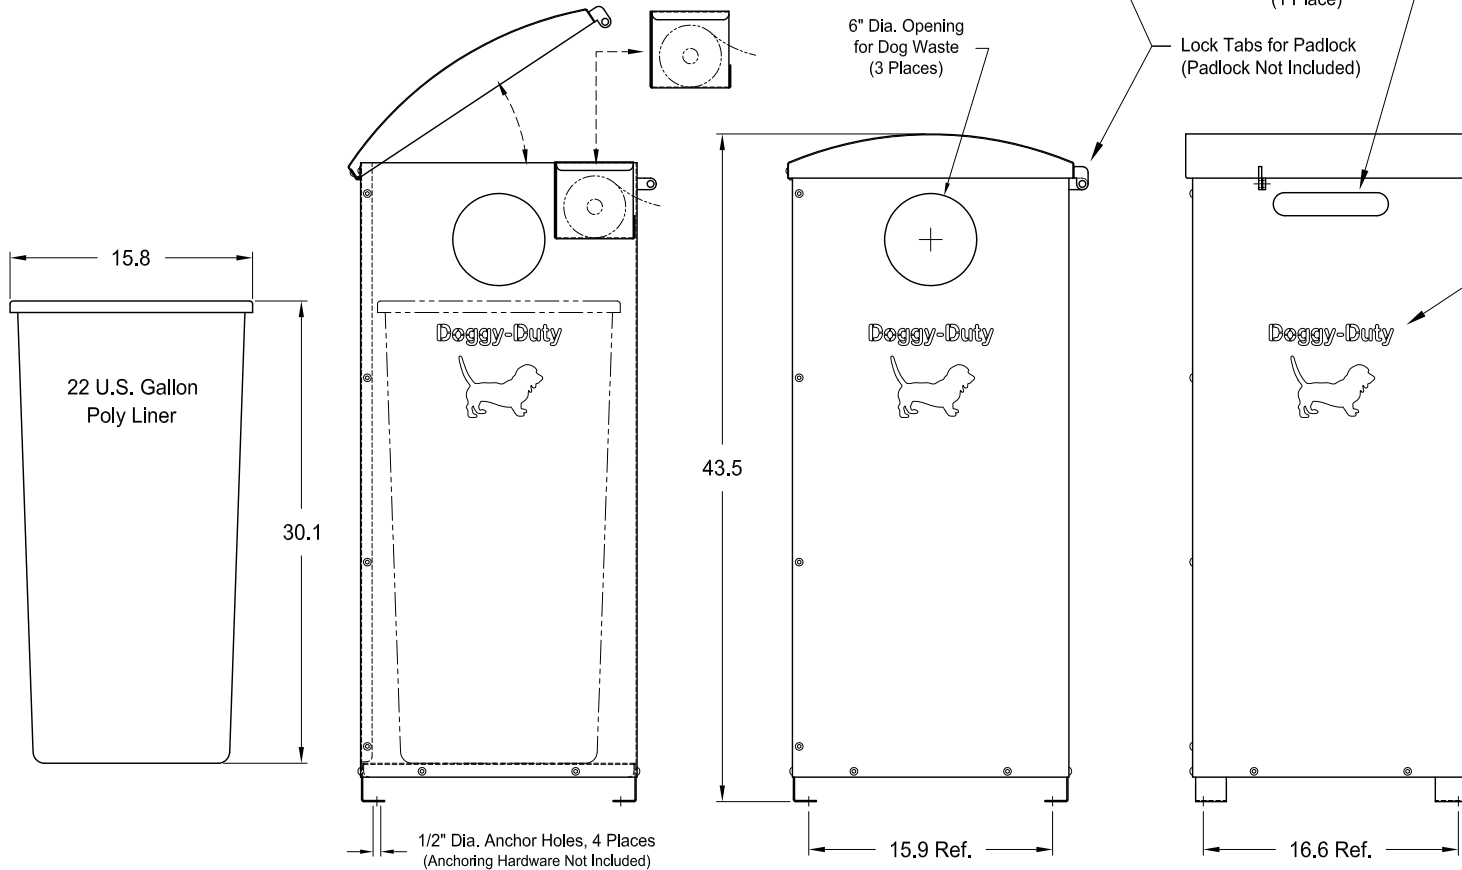

# "Doggy-Duty" Dog Waste Receptacle

Model: 750200

*Preliminary  
Specifications*

Rev.: 29May15

### Materials:

- 16 Ga. Steel Panels & Bag Dispenser Tray
- 14 Ga. Steel Base Panel
- Stainless Steel Hinge
- Stainless Steel Assembly Hardware
- Polyethylene Liner  
(22 U.S. Gallon / 83 Litre Capacity)

### Notes:

Dimensions shown are in inches.

Knill Fabrication Ltd. maintains a policy of continuous product improvement. As a result, some details may change without notice.