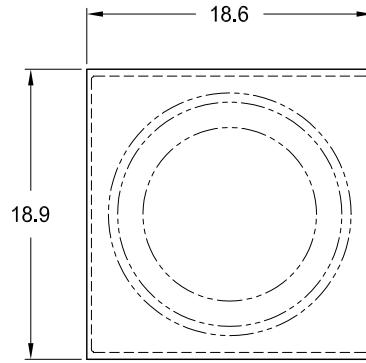

Doggy-Duty

knill
Fabrication Ltd.
519-442-2424