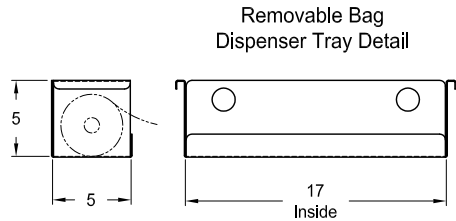

Doggy-Duty

knill
Fabrication Ltd.
519-442-2424