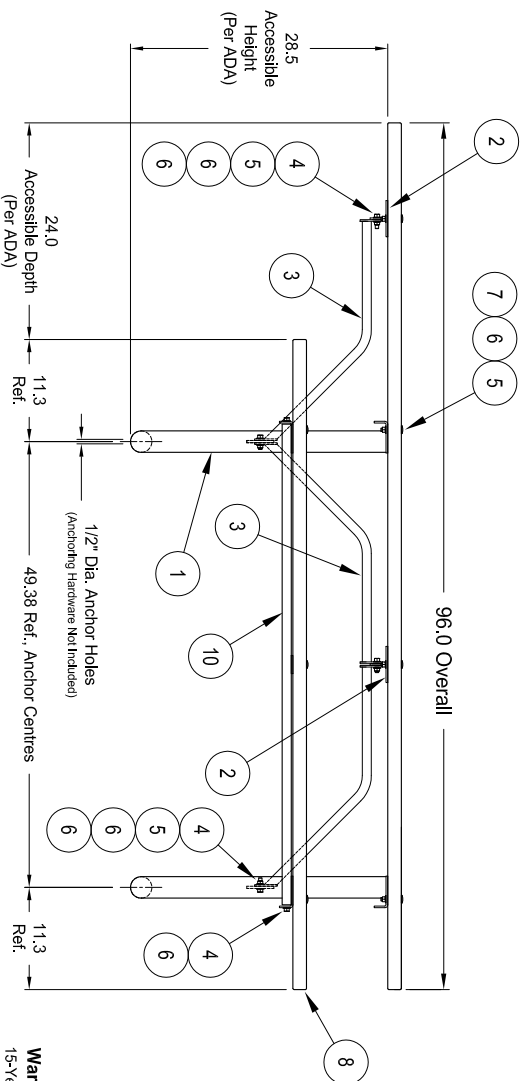

### Featuring 2 x 10 Recycled Plastic Planks

**Knill**  
Fabrication Ltd.  
519-442-2424

#### - Specifications and Assembly Instructions -

Rev.: 20Feb15

- Materials:**
- 2.375" O.D. x .125" Wall Steel Tube (Frame/Leg Section)
  - 1" x 1" x .125" Wall Steel Tube (Diagonal & Seat Braces)
  - 3/16" Thick Steel Plate (Brackets/Support)
  - 3/8-16 Stainless Steel Hardware
  - 2" x 10" Nominal Recycled Plastic (Seat and Top Planks), Plastic Colours Available: Grey, Tan, Cedar, & Dark Brown.
- Notes:**
- Dimensions shown are in inches.
  - Knill Fabrication Ltd. maintains a policy of continuous product improvement.
  - As a result, some details may change without notice.

ITEM	DESCRIPTION	PART NUMBER	QTY
11	2x10x96 (Nom.) Recycled Plastic Planks, Drilled for Frame	-	3
10	Seat Brace for 2" x 10" x 72" Recycled Plastic Planks	-	2
9	-	-	-
8	2x10x72 (Nom.) Recycled Plastic Planks, Drilled for Frame	-	2
7	3/8-16 x 2.25" Carriage Bolt, Galvanized	-	36
6	3/8 Flat Washer, Stainless Steel	-	52
5	3/8-16 Hex Nut, Stainless Steel	-	40
4	3/8-16 x 1.25" Hex Bolt, Stainless Steel	-	12
3	Diagonal Brace, High Clearance Vs.	-	3
2	Centre Brace Plate, 2 x 10 Hole Pattern	-	2
1	Frame/Leg Section, Welded, 2 x 10 Hole Pattern	-	2