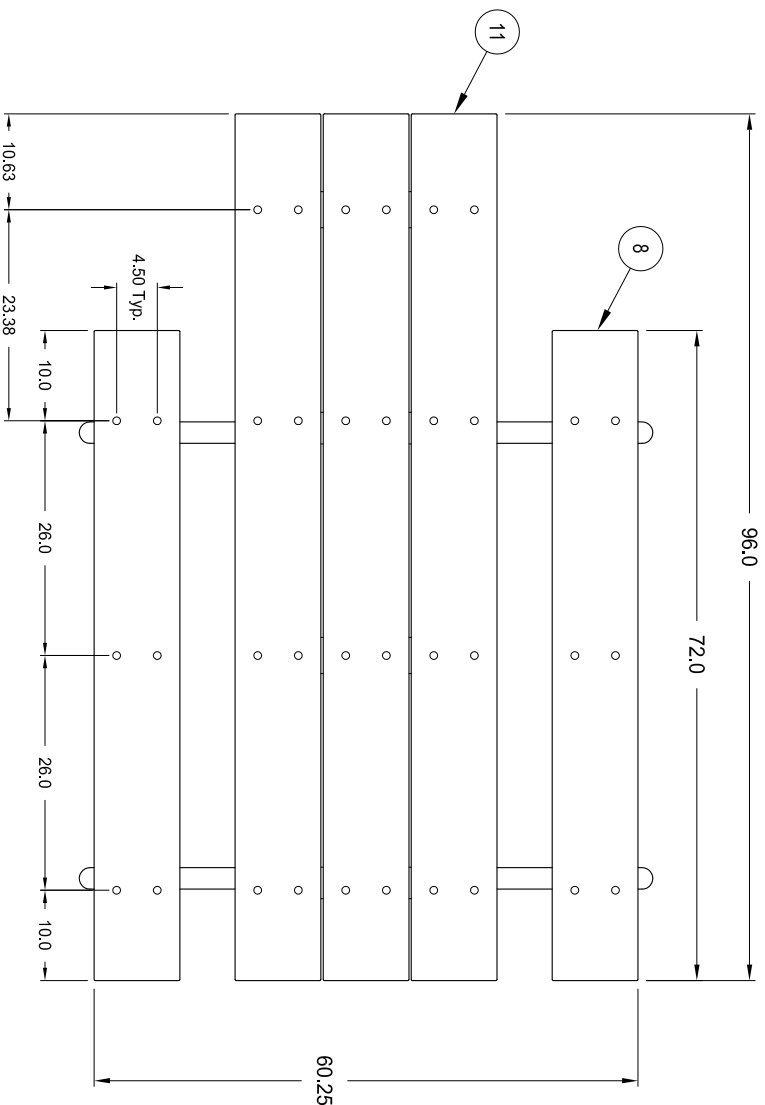

## Model: 650540

#### - Specifications and Assembly Instructions -

Rev.: 20Feb15

- Materials:**
- 2.375" O.D. x .125" Wall Steel Tube (Frame/Leg Section)
  - 1" x 1" x .125" Wall Steel Tube (Diagonal & Seat Braces)
  - 3/16" Thick Steel Plate (Brackets/Support)
  - 3/8-16 Stainless Steel Hardware
  - 2" x 10" Nominal Recycled Plastic (Seat and Top Planks), Plastic Colours Available: Grey, Tan, Cedar, & Dark Brown.
- Notes:**
- Dimensions shown are in inches.
  - Knill Fabrication Ltd. maintains a policy of continuous product improvement.
  - As a result, some details may change without notice.

ITEM	DESCRIPTION	PART NUMBER	QTY
11	2x10x96 (Nom.) Recycled Plastic Planks, Drilled for Frame	-	3
10	Seat Brace for 2" x 10" x 72" Recycled Plastic Planks	-	2
9	-	-	-
8	2x10x72 (Nom.) Recycled Plastic Planks, Drilled for Frame	-	2
7	3/8-16 x 2.25" Carriage Bolt, Galvanized	-	36
6	3/8 Flat Washer, Stainless Steel	-	52
5	3/8-16 Hex Nut, Stainless Steel	-	40
4	3/8-16 x 1.25" Hex Bolt, Stainless Steel	-	12
3	Diagonal Brace, High Clearance Vs.	-	3
2	Centre Brace Plate, 2 x 10 Hole Pattern	-	2
1	Frame/Leg Section, Welded, 2 x 10 Hole Pattern	-	2