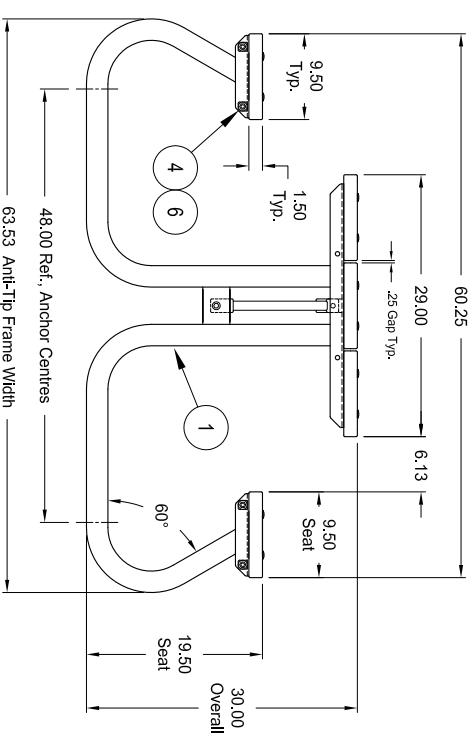

#### - Specifications and Assembly Instructions -

Rev.: 20Feb15

- Materials:**
- 2.375" O.D. x .125" Wall Steel Tube (Frame/Leg Section)
  - 1" x 1" x .125" Wall Steel Tube (Diagonal & Seat Braces)
  - 3/16" Thick Steel Plate (Brackets/Support)
  - 3/8-16 Stainless Steel Hardware
  - 2" x 10" Nominal Recycled Plastic (Seat and Top Planks), Plastic Colours Available: Grey, Tan, Cedar, & Dark Brown.
- Notes:**
- Dimensions shown are in inches.
  - Knill Fabrication Ltd. maintains a policy of continuous product improvement.
  - As a result, some details may change without notice.

ITEM	DESCRIPTION	PART NUMBER	QTY
11	2x10x96 (Nom.) Recycled Plastic Planks, Drilled for Frame	-	3
10	Seat Brace for 2" x 10" x 72" Recycled Plastic Planks	-	2
9	-	-	-
8	2x10x72 (Nom.) Recycled Plastic Planks, Drilled for Frame	-	2
7	3/8-16 x 2.25" Carriage Bolt, Galvanized	-	36
6	3/8 Flat Washer, Stainless Steel	-	52
5	3/8-16 Hex Nut, Stainless Steel	-	40
4	3/8-16 x 1.25" Hex Bolt, Stainless Steel	-	12
3	Diagonal Brace, High Clearance Vs.	-	3
2	Centre Brace Plate, 2 x 10 Hole Pattern	-	2
1	Frame/Leg Section, Welded, 2 x 10 Hole Pattern	-	2