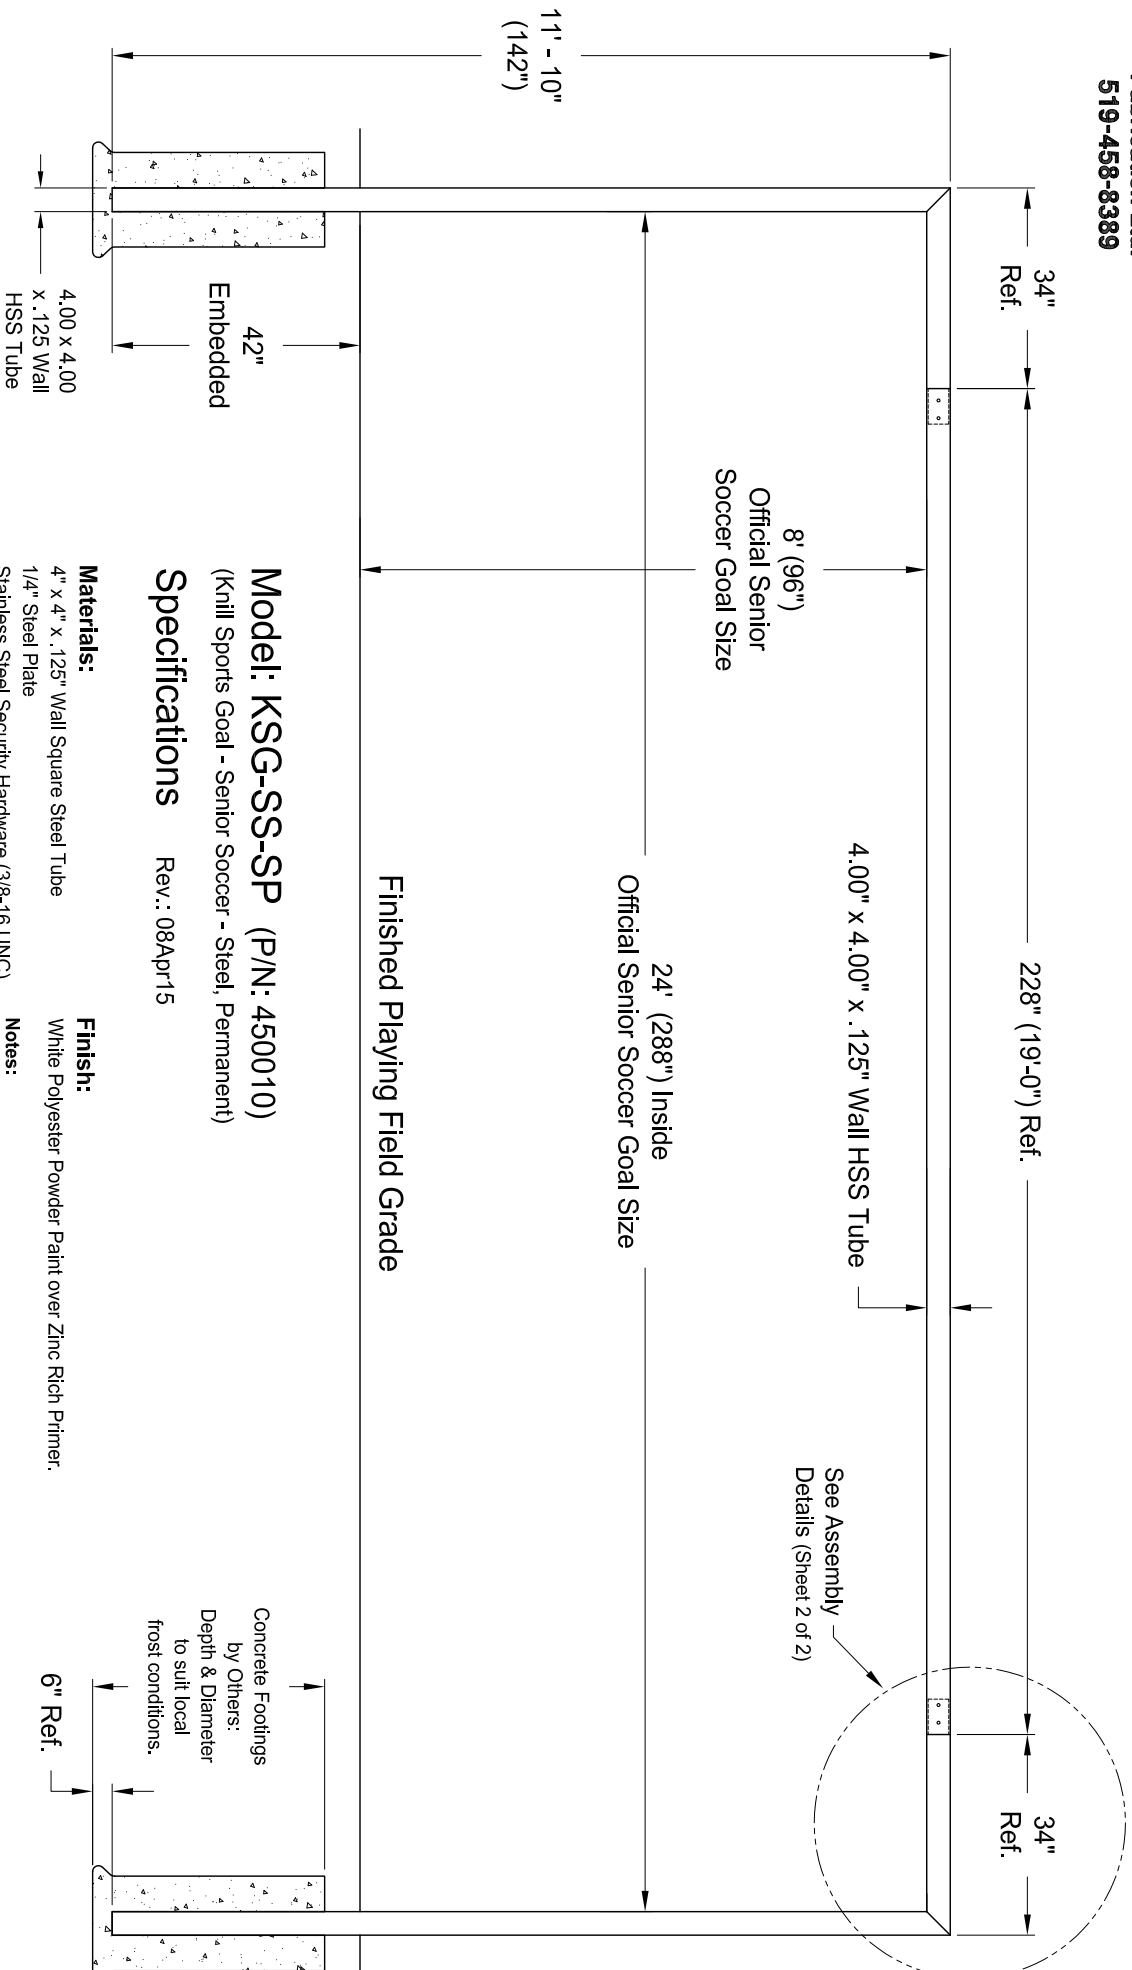

# Senior Soccer Goal

**Model: KSG-SS-SP (P/N: 450010)**  
 (Knill Sports Goal - Senior Soccer - Steel, Permanent)  
**Specifications** Rev.: 08Apr15

**Materials:**  
 4" x 4" x .125" Wall Square Steel Tube  
 1/4" Steel Plate  
 Stainless Steel Security Hardware (3/8-16 UNC)

**Finish:**  
 White Polyester Powder Paint over Zinc Rich Primer.

**Notes:**  
 Dimensions shown are Imperial (feet & inches).

Top Bar P/N: 400060 Rev. A (Qty: 1)  
 Upright P/N: 400040 Rev. A (Qty: 2)

Assembled Top View

Assembled Front View