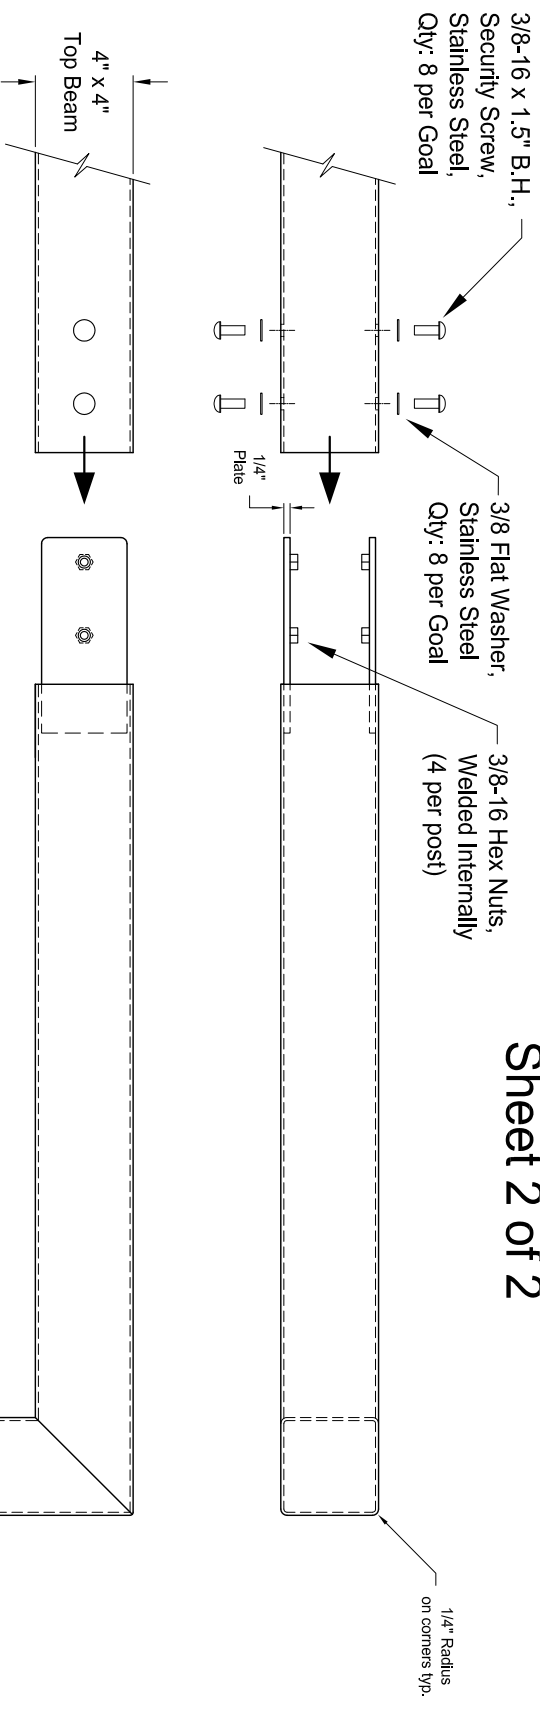

# Senior Soccer Goal

**Model: KSG-SS-SP (P/N: 450010)**  
 (Knill Sports Goal - Senior Soccer - Steel, Permanent)  
**Specifications** Rev.: 08Apr15

**Materials:**  
 4" x 4" x .125" Wall Square Steel Tube  
 1/4" Steel Plate  
 Stainless Steel Security Hardware (3/8-16 UNC)

**Finish:**  
 White Polyester Powder Paint over Zinc Rich Primer.

**Notes:**  
 Dimensions shown are Imperial (feet & inches).

Top Bar P/N: 400060 Rev. A (Qty: 1)  
 Upright P/N: 400040 Rev. A (Qty: 2)

# Senior Soccer Goal Assembly Details

Sheet 2 of 2

Note: It is suggested that the goal be completely assembled, then shimmed and braced in the correct and plum position prior to pouring the concrete footings.

Assembled Top View

Assembled Front View