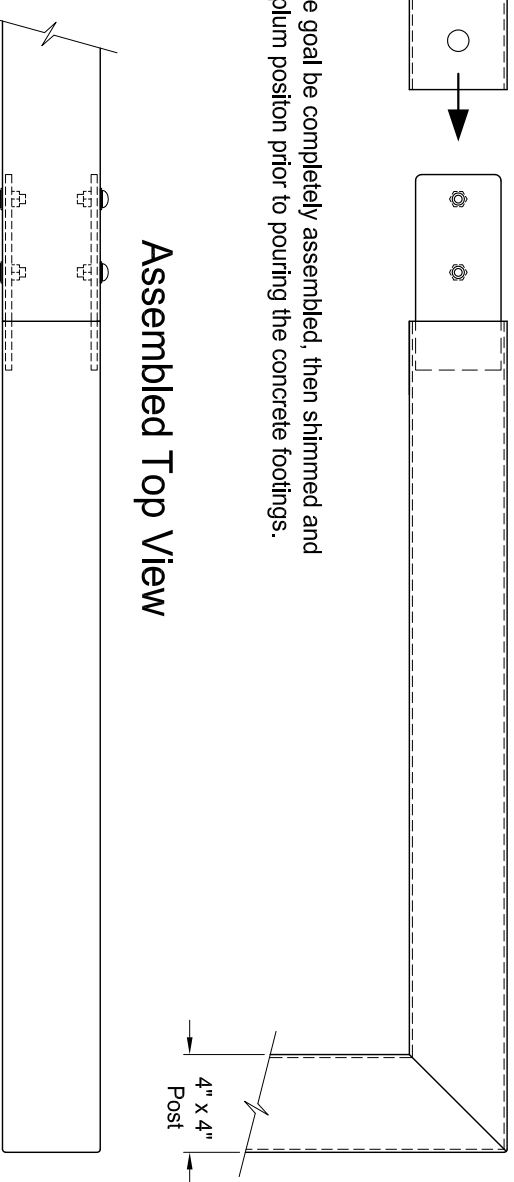

# Senior Soccer Goal

**Model: KSG-SS-SP (P/N: 450010)**  
 (Knill Sports Goal - Senior Soccer - Steel, Permanent)  
**Specifications** Rev.: 08Apr15

**Materials:**  
 4" x 4" x .125" Wall Square Steel Tube  
 1/4" Steel Plate  
 Stainless Steel Security Hardware (3/8-16 UNC)

**Finish:**  
 White Polyester Powder Paint over Zinc Rich Primer.

**Notes:**  
 Dimensions shown are Imperial (feet & inches).

Top Bar P/N: 400060 Rev. A (Qty: 1)  
 Upright P/N: 400040 Rev. A (Qty: 2)

# Senior Soccer Goal Assembly Details

Sheet 2 of 2

Note: It is suggested that the goal be completely assembled, then shimmed and braced in the correct and plum position prior to pouring the concrete footings.

Assembled Top View

Assembled Front View