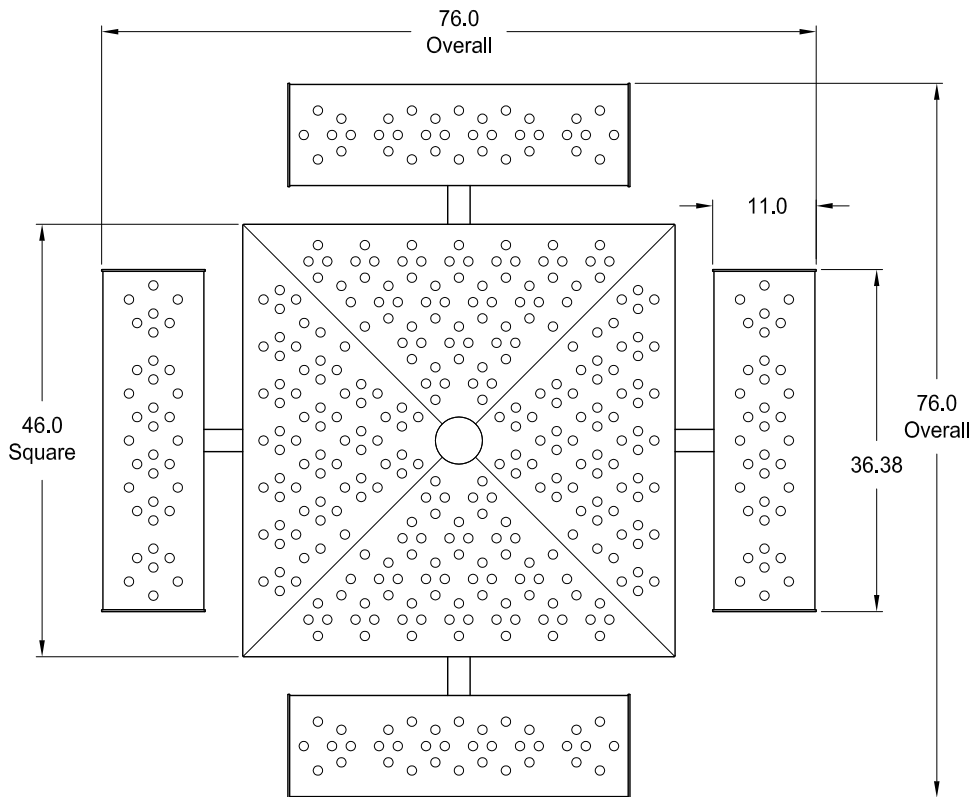

## Single Pedestal Table, In-Ground Mount

### *General Specifications*

Rev. 28Sep17

Model: **PT-4S-PC-IG**

(Powder Coated Seats & Table Top)

Also Available: Accessible Version with 3 Seats

#### Materials:

- 5" O.D. x .258" Wall Steel Pedestal
- 2.38" O.D. x .188" Wall Steel Tube
- 1.90" O.D. x .125" Wall Steel Tube
- 14 Ga. Sheet Metal (Seats & Table Top)
- 11 Ga. & 7 Ga. Steel Ribs/Brackets
- 1/4" Steel Plate
- 3/8" Steel Plate

Dimensions shown are in inches.