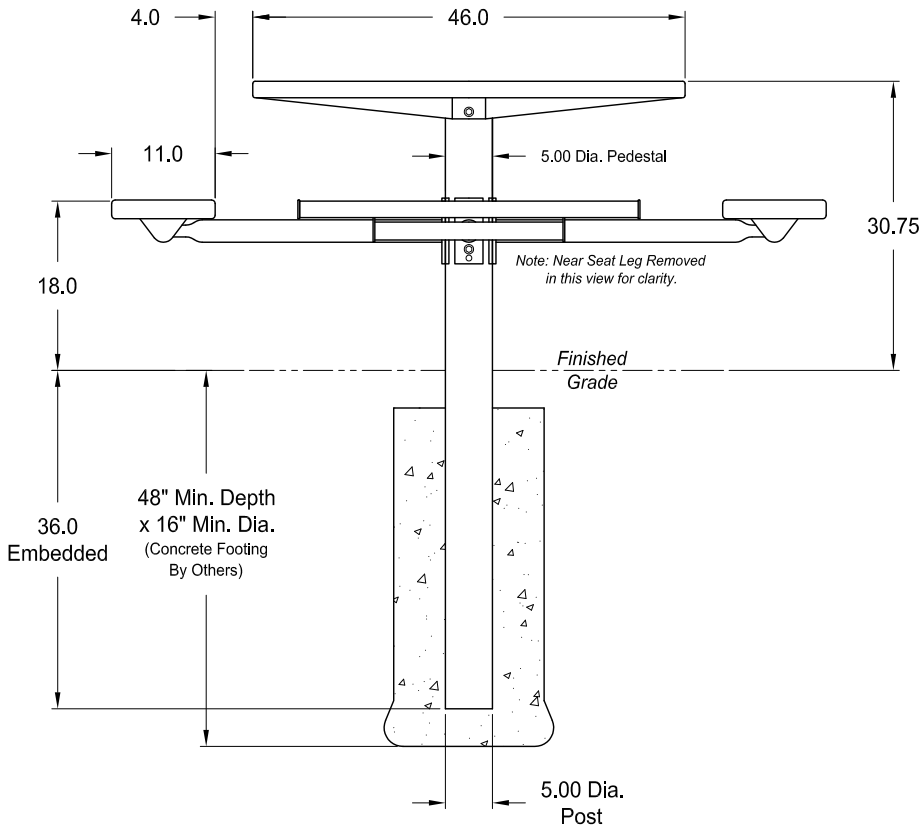

## Single Pedestal Table, In-Ground Mount

### *General Specifications*

Rev. 28Sep17

Model: **PT-4S-PC-IG**

(Powder Coated Seats & Table Top)

Also Available: Accessible Version with 3 Seats

#### Materials:

- 5" O.D. x .258" Wall Steel Pedestal
- 2.38" O.D. x .188" Wall Steel Tube
- 1.90" O.D. x .125" Wall Steel Tube
- 14 Ga. Sheet Metal (Seats & Table Top)
- 11 Ga. & 7 Ga. Steel Ribs/Brackets
- 1/4" Steel Plate
- 3/8" Steel Plate

Dimensions shown are in inches.