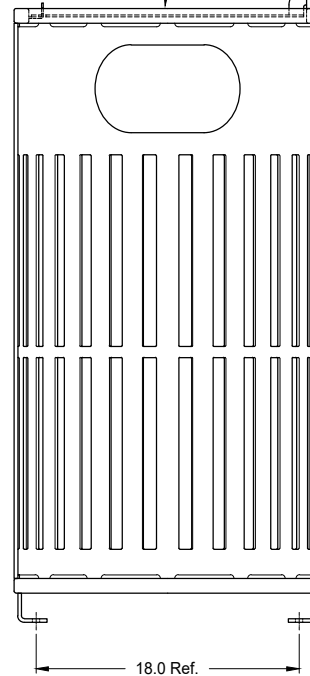

"Universal Garbage Symbol"
White, Outdoor Sign-Grade Vinyl, 2 Places

Locking Tab for Padlock
(Padlock Not Included)

15.0 Ref.

Ø.50 Anchor Holes
(Anchoring Hardware Available Upon Request)

Side Port Access Dual Garbage Receptacle

With Lockable Hinged Lid

- Specifications -

Model: 750300-DG

Rev.: 09Jun20

knill
Fabrication Ltd.
519-442-2424

Hinged Lid
opens fully for
liner access.

18.0 Ref.

15.8

22 U.S. Gallon
(83 Litres)
Polyethylene
Liners, Qty: 2

30.1

Materials:

- 1" x 1" Square Steel Tube Hoops
- 14 Ga. Steel Lid
- 20 Ga. Stainless Steel Bowl
- 7 Ga. Steel Foot Brackets
- 1/4" x 3 Steel Bar Floor Slats
- 11 Ga. Steel Body Panels
- Stainless Steel Hinge Bolts
- 22 U.S. Gallon Polyethylene Liner (Qty: 2)