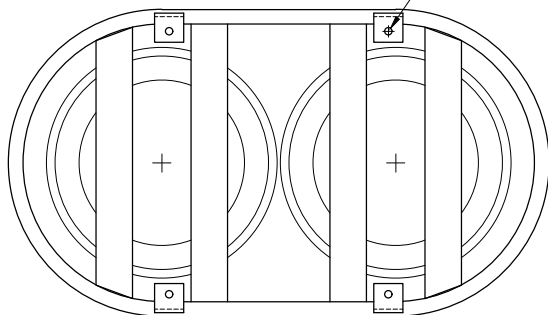

"Universal Garbage Symbol"
White, Outdoor Sign-Grade Vinyl, 2 Places

Locking Tab for Padlock
(Padlock Not Included)

15.0 Ref.

Ø.50 Anchor Holes
(Anchoring Hardware Available Upon Request)

Side Port Access Dual Garbage Receptacle

With Lockable Hinged Lid

- Specifications -

Model: 750300-DG

Rev.: 09Jun20

knill
Fabrication Ltd.
519-442-2424

Hinged Lid
opens fully for
liner access.

18.0 Ref.

15.8

22 U.S. Gallon
(83 Litres)
Polyethylene
Liners, Qty: 2

30.1

Materials:

- 1" x 1" Square Steel Tube Hoops
- 14 Ga. Steel Lid
- 20 Ga. Stainless Steel Bowl
- 7 Ga. Steel Foot Brackets
- 1/4" x 3 Steel Bar Floor Slats
- 11 Ga. Steel Body Panels
- Stainless Steel Hinge Bolts
- 22 U.S. Gallon Polyethylene Liner (Qty: 2)