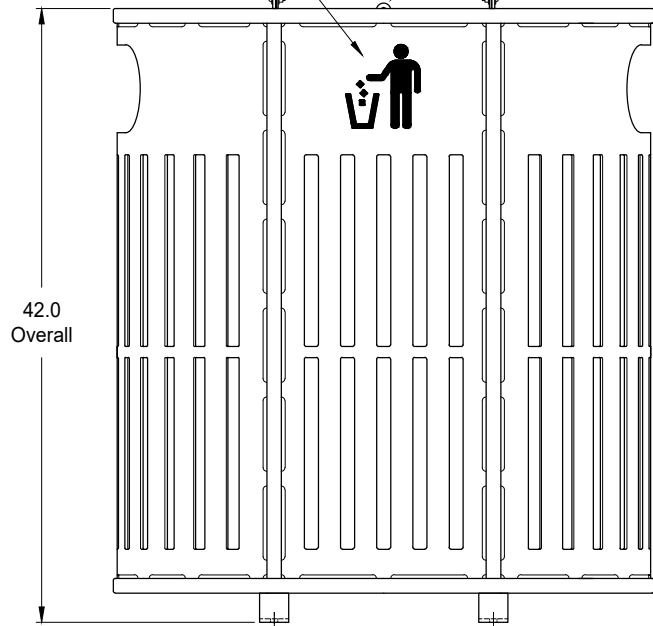

"Universal Garbage Symbol"
White, Outdoor Sign-Grade Vinyl, 2 Places

Locking Tab for Padlock
(Padlock Not Included)

15.0 Ref.

Ø.50 Anchor Holes
(Anchoring Hardware Available Upon Request)

Side Port Access Dual Garbage Receptacle

With Lockable Hinged Lid

- Specifications -

Model: 750300-DG

Rev.: 09Jun20

knill
Fabrication Ltd.
519-442-2424

Hinged Lid
opens fully for
liner access.

18.0 Ref.

15.8

22 U.S. Gallon
(83 Litres)
Polyethylene
Liners, Qty: 2

30.1

Materials:

- 1" x 1" Square Steel Tube Hoops
- 14 Ga. Steel Lid
- 20 Ga. Stainless Steel Bowl
- 7 Ga. Steel Foot Brackets
- 1/4" x 3 Steel Bar Floor Slats
- 11 Ga. Steel Body Panels
- Stainless Steel Hinge Bolts
- 22 U.S. Gallon Polyethylene Liner (Qty: 2)