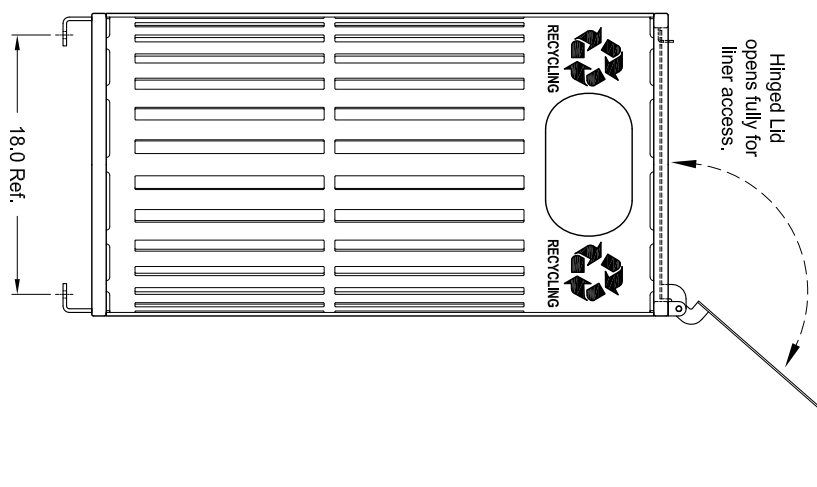

# Side Port Access Dual Stream Receptacle

With Side Port Access and Lockable Hinged Lid

**- Specifications -**  
**Model: 750300**  
 Rev.: 16Jul15

- Materials:**
- 1" x 1" Square Steel Tube Hoops
  - 14 Ga. Steel Lid
  - 1/4" Steel Foot Brackets
  - 3/16" x 3" Steel Bar Floor Slats
  - 11 Ga. Steel Body Panels
  - Stainless Steel Hinge Bolts
  - 22 U.S. Gallon Polyethylene Liners (Qty: 2)

- Finish:**
- Polyester Powder Paint over Zinc Rich Primer.
  - Dimensions shown are in inches.
  - Anchoring Hardware is not included.
  - Knill Fabrication Ltd. maintains a policy of continuous product improvement.
  - As a result, some details may change without notice.