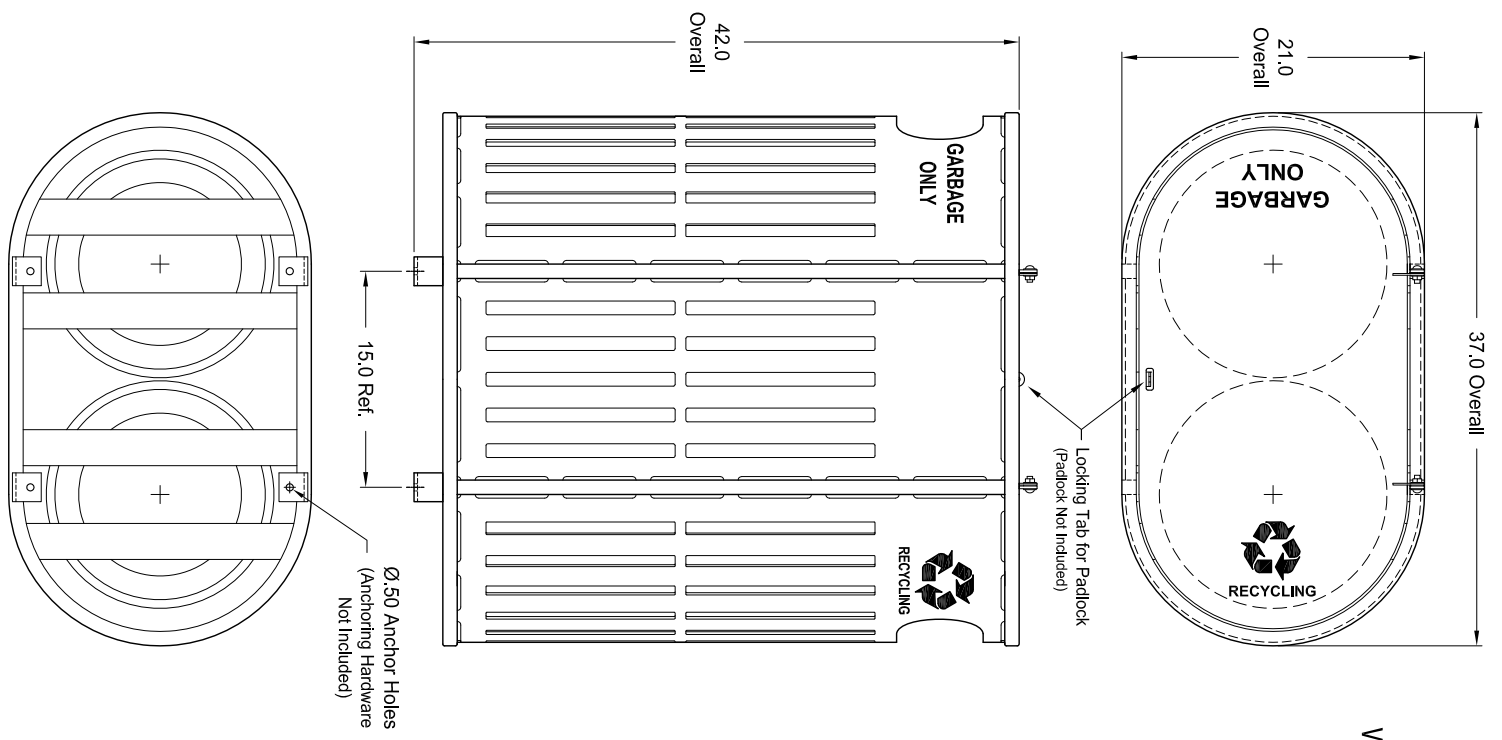

# Side Port Access Dual Stream Receptacle

With Side Port Access and Lockable Hinged Lid

**- Specifications -**  
**Model: 750300**  
 Rev.: 16Jul15

- Materials:**
- 1" x 1" Square Steel Tube Hoops
  - 14 Ga. Steel Lid
  - 1/4" Steel Foot Brackets
  - 3/16" x 3" Steel Bar Floor Slats
  - 11 Ga. Steel Body Panels
  - Stainless Steel Hinge Bolts
  - 22 U.S. Gallon Polyethylene Liners (Qty: 2)

- Finish:**
- Polyester Powder Paint over Zinc Rich Primer.
  - Dimensions shown are in inches.
  - Anchoring Hardware is not included.
  - Knill Fabrication Ltd. maintains a policy of continuous product improvement.
  - As a result, some details may change without notice.