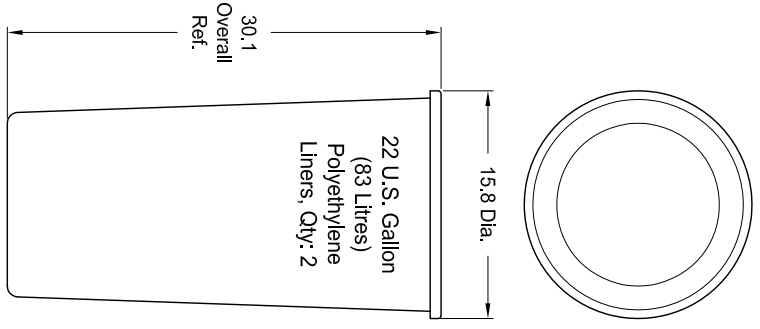

# Side Port Access Dual Stream Receptacle

With Side Port Access and Lockable Hinged Lid

**- Specifications -**  
**Model: 750300**  
 Rev.: 16Jul15

- Materials:**
- 1" x 1" Square Steel Tube Hoops
  - 14 Ga. Steel Lid
  - 1/4" Steel Foot Brackets
  - 3/16" x 3" Steel Bar Floor Slats
  - 11 Ga. Steel Body Panels
  - Stainless Steel Hinge Bolts
  - 22 U.S. Gallon Polyethylene Liners (Qty: 2)

- Finish:**
- Polyester Powder Paint over Zinc Rich Primer.
  - Dimensions shown are in inches.
  - Anchoring Hardware is not included.
  - Knill Fabrication Ltd. maintains a policy of continuous product improvement.
  - As a result, some details may change without notice.