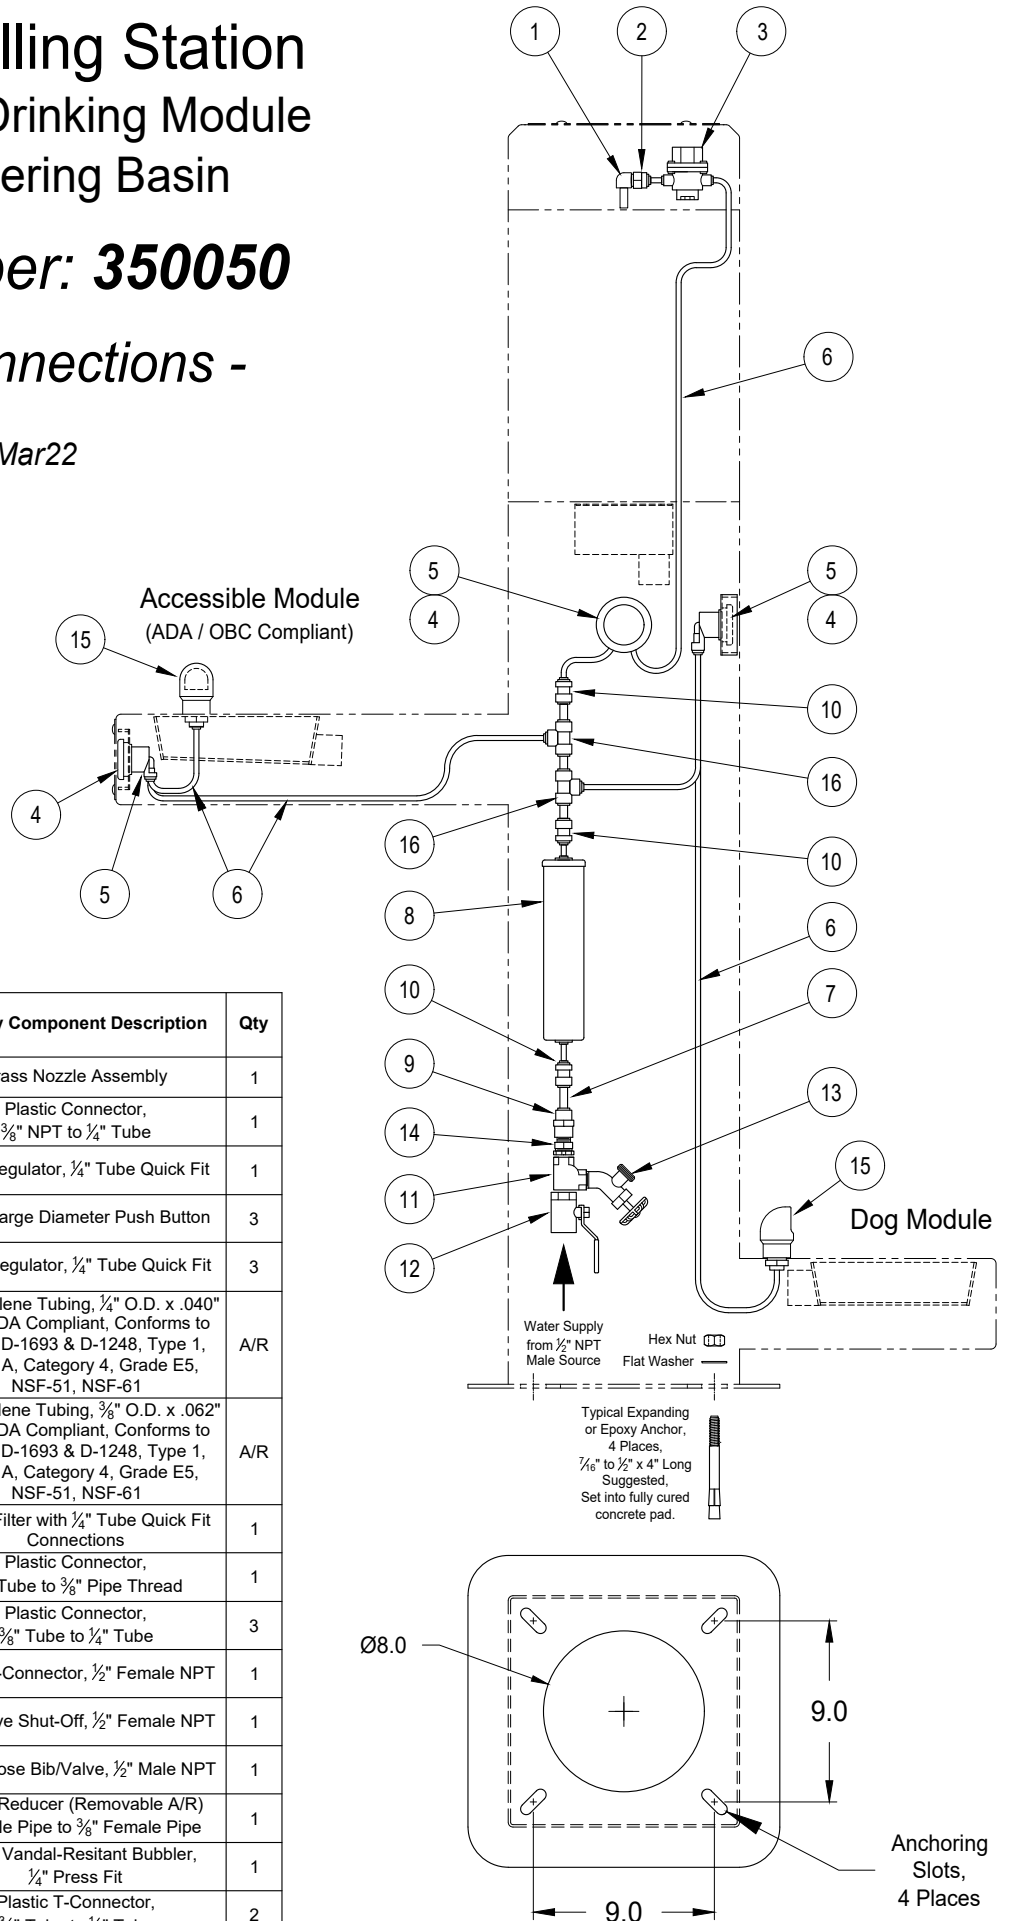

Knill Bottle Filling Station with Accessible Drinking Module and Dog Watering Basin

Model Number: 350050

- Supply Connections -

Rev.: 04Mar22

knill
Fabrication Ltd.
519-442-2424

Note: Knill Fabrication Ltd. maintains a policy of continuous product improvement. As a result, some details may change without notice.

Item Number	Part Number	Supply Component Description	Qty
1	125HB-3-4	Brass Nozzle Assembly	1
2	P10108235	Plastic Connector, 3/8" NPT to 1/4" Tube	1
3	SZ070030063979RK-1	Flow Regulator, 1/4" Tube Quick Fit	1
4	98682C	Elkay Large Diameter Push Button	3
5	98530C	Elkay Regulator, 1/4" Tube Quick Fit	3
6	E-43-0100	Polyethylene Tubing, 1/4" O.D. x .040" Wall, FDA Compliant, Conforms to ASTM D-1693 & D-1248, Type 1, Class A, Category 4, Grade E5, NSF-51, NSF-61	A/R
7	E-64-0100	Polyethylene Tubing, 3/8" O.D. x .062" Wall, FDA Compliant, Conforms to ASTM D-1693 & D-1248, Type 1, Class A, Category 4, Grade E5, NSF-51, NSF-61	A/R
8	K2533JJ	Water Filter with 1/4" Tube Quick Fit Connections	1
9	A6FC6-MG	Plastic Connector, 3/8" Tube to 3/8" Pipe Thread	1
10	AUC0604	Plastic Connector, 3/8" Tube to 1/4" Tube	3
11	2225P-8	Brass T-Connector, 1/2" Female NPT	1
12	000362160	Ball Valve Shut-Off, 1/2" Female NPT	1
13	SF-1/2	Brass Hose Bib/Valve, 1/2" Male NPT	1
14	216P-8-6	Brass Reducer (Removable A/R) 1/2" Male Pipe to 3/8" Female Pipe	1
15	98481C	Elkay Vandal-Resistant Bubbler, 1/4" Press Fit	1
16	A6TU4-MG	Plastic T-Connector, 3/8" Tube to 1/4" Tube	2

Knill Bottle Filling Station with Accessible Drinking Module and Dog Watering Basin

Model Number: 350050

- Drain Connections -

Rev.: 04Mar22

Item Number	Part Number	Description	Qty
1	435-015	Spears PVC Coupler, 1 1/2" Female Thread to 1 1/2" Slip Fit, ASTM D2466	2
2	401-015	Spears PVC Coupler, T-Fitting, Slip Fit, ASTM D2466	2
3	436-015	Spears PVC Coupler, Male Adaptor, 1 1/2" Male Thread to 1 1/2" Slip Fit, ASTM D2466	1
4	N/A	PVC Pipe, 1 1/2" (40mm), ASTM D2241	A/R