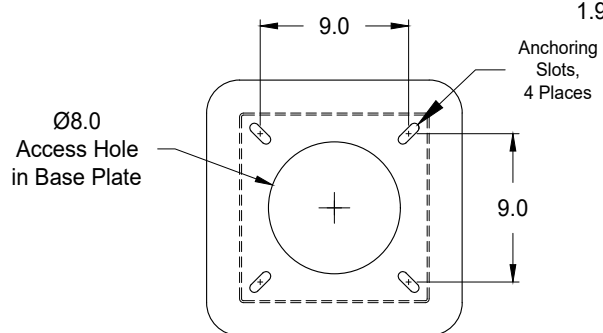

**Knill Bottle Filling Station
with Accessible Drinking Module
and Dog Watering Basin
Model Number: 350050
(The Yukon)**

- General Specifications -

Dimensions shown are in inches.
Rev.: 04Mar22

knill
Fabrication Ltd.
519-442-2424

Item Number	Part Number	Supply Component Description	Qty
1	125HB-3-4	Brass Nozzle Assembly	1
2	P10108235	Plastic Connector, 3/8" NPT to 1/4" Tube	1
3	SZ070030063979RK-1	Flow Regulator, 1/4" Tube Quick Fit	1
4	98682C	Elkay Large Diameter Push Button	3
5	98530C	Elkay Regulator, 1/4" Tube Quick Fit	3
6	E-43-0100	Polyethylene Tubing, 1/4" O.D. x .040" Wall, FDA Compliant, Conforms to ASTM D-1693 & D-1248, Type 1, Class A, Category 4, Grade E5, NSF-51, NSF-61	A/R
7	E-64-0100	Polyethylene Tubing, 3/8" O.D. x .062" Wall, FDA Compliant, Conforms to ASTM D-1693 & D-1248, Type 1, Class A, Category 4, Grade E5, NSF-51, NSF-61	A/R
8	K2533JJ	Water Filter with 1/4" Tube Quick Fit Connections	1
9	A6FC6-MG	Plastic Connector, 3/8" Tube to 3/8" Pipe Thread	1
10	AUC0604	Plastic Connector, 3/8" Tube to 1/4" Tube	3
11	2225P-8	Brass T-Connector, 1/2" Female NPT	1
12	000362160	Ball Valve Shut-Off, 1/2" Female NPT	1
13	SF-1/2	Brass Hose Bib/Valve, 1/2" Male NPT	1
14	216P-8-6	Brass Reducer (Removable A/R) 1/2" Male Pipe to 3/8" Female Pipe	1
15	98481C	Elkay Vandal-Resistant Bubbler, 1/4" Press Fit	1
16	A6TU4-MG	Plastic T-Connector, 3/8" Tube to 1/4" Tube	2

Knill Bottle Filling Station with Accessible Drinking Module and Dog Watering Basin

Model Number: 350050

- Drain Connections -

Rev.: 04Mar22

Item Number	Part Number	Description	Qty
1	435-015	Spears PVC Coupler, 1 1/2" Female Thread to 1 1/2" Slip Fit, ASTM D2466	2
2	401-015	Spears PVC Coupler, T-Fitting, Slip Fit, ASTM D2466	2
3	436-015	Spears PVC Coupler, Male Adaptor, 1 1/2" Male Thread to 1 1/2" Slip Fit, ASTM D2466	1
4	N/A	PVC Pipe, 1 1/2" (40mm), ASTM D2241	A/R