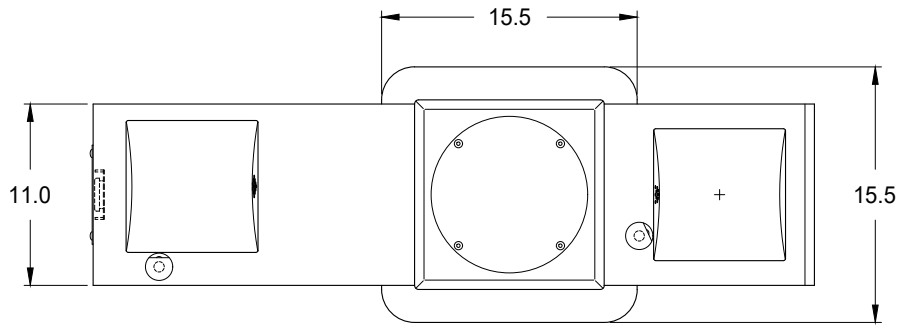

**Knill Bottle Filling Station
with Accessible Drinking Module
and Dog Watering Basin
Model Number: 350050
(The Yukon)**

- General Specifications -

Dimensions shown are in inches.
Rev.: 04Mar22

knill
Fabrication Ltd.
519-442-2424

Item Number	Part Number	Supply Component Description	Qty
1	125HB-3-4	Brass Nozzle Assembly	1
2	P10108235	Plastic Connector, 3/8" NPT to 1/4" Tube	1
3	SZ070030063979RK-1	Flow Regulator, 1/4" Tube Quick Fit	1
4	98682C	Elkay Large Diameter Push Button	3
5	98530C	Elkay Regulator, 1/4" Tube Quick Fit	3
6	E-43-0100	Polyethylene Tubing, 1/4" O.D. x .040" Wall, FDA Compliant, Conforms to ASTM D-1693 & D-1248, Type 1, Class A, Category 4, Grade E5, NSF-51, NSF-61	A/R
7	E-64-0100	Polyethylene Tubing, 3/8" O.D. x .062" Wall, FDA Compliant, Conforms to ASTM D-1693 & D-1248, Type 1, Class A, Category 4, Grade E5, NSF-51, NSF-61	A/R
8	K2533JJ	Water Filter with 1/4" Tube Quick Fit Connections	1
9	A6FC6-MG	Plastic Connector, 3/8" Tube to 3/8" Pipe Thread	1
10	AUC0604	Plastic Connector, 3/8" Tube to 1/4" Tube	3
11	2225P-8	Brass T-Connector, 1/2" Female NPT	1
12	000362160	Ball Valve Shut-Off, 1/2" Female NPT	1
13	SF-1/2	Brass Hose Bib/Valve, 1/2" Male NPT	1
14	216P-8-6	Brass Reducer (Removable A/R) 1/2" Male Pipe to 3/8" Female Pipe	1
15	98481C	Elkay Vandal-Resistant Bubbler, 1/4" Press Fit	1
16	A6TU4-MG	Plastic T-Connector, 3/8" Tube to 1/4" Tube	2

Knill Bottle Filling Station with Accessible Drinking Module and Dog Watering Basin

Model Number: 350050

- Drain Connections -

Rev.: 04Mar22

Item Number	Part Number	Description	Qty
1	435-015	Spears PVC Coupler, 1 1/2" Female Thread to 1 1/2" Slip Fit, ASTM D2466	2
2	401-015	Spears PVC Coupler, T-Fitting, Slip Fit, ASTM D2466	2
3	436-015	Spears PVC Coupler, Male Adaptor, 1 1/2" Male Thread to 1 1/2" Slip Fit, ASTM D2466	1
4	N/A	PVC Pipe, 1 1/2" (40mm), ASTM D2241	A/R