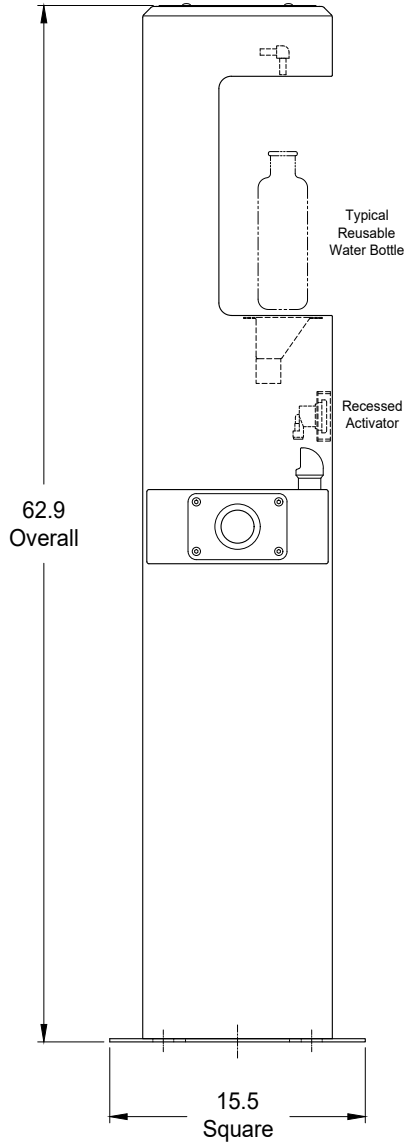

**Knill Bottle Filling Station
with Accessible Drinking Module
and Dog Watering Basin
Model Number: 350050
(The Yukon)**

- General Specifications -

Dimensions shown are in inches.
Rev.: 04Mar22

knill
Fabrication Ltd.
519-442-2424

Item Number	Part Number	Supply Component Description	Qty
1	125HB-3-4	Brass Nozzle Assembly	1
2	P10108235	Plastic Connector, 3/8" NPT to 1/4" Tube	1
3	SZ070030063979RK-1	Flow Regulator, 1/4" Tube Quick Fit	1
4	98682C	Elkay Large Diameter Push Button	3
5	98530C	Elkay Regulator, 1/4" Tube Quick Fit	3
6	E-43-0100	Polyethylene Tubing, 1/4" O.D. x .040" Wall, FDA Compliant, Conforms to ASTM D-1693 & D-1248, Type 1, Class A, Category 4, Grade E5, NSF-51, NSF-61	A/R
7	E-64-0100	Polyethylene Tubing, 3/8" O.D. x .062" Wall, FDA Compliant, Conforms to ASTM D-1693 & D-1248, Type 1, Class A, Category 4, Grade E5, NSF-51, NSF-61	A/R
8	K2533JJ	Water Filter with 1/4" Tube Quick Fit Connections	1
9	A6FC6-MG	Plastic Connector, 3/8" Tube to 3/8" Pipe Thread	1
10	AUC0604	Plastic Connector, 3/8" Tube to 1/4" Tube	3
11	2225P-8	Brass T-Connector, 1/2" Female NPT	1
12	000362160	Ball Valve Shut-Off, 1/2" Female NPT	1
13	SF-1/2	Brass Hose Bib/Valve, 1/2" Male NPT	1
14	216P-8-6	Brass Reducer (Removable A/R) 1/2" Male Pipe to 3/8" Female Pipe	1
15	98481C	Elkay Vandal-Resistant Bubbler, 1/4" Press Fit	1
16	A6TU4-MG	Plastic T-Connector, 3/8" Tube to 1/4" Tube	2

Knill Bottle Filling Station with Accessible Drinking Module and Dog Watering Basin

Model Number: 350050

- Drain Connections -

Rev.: 04Mar22

Item Number	Part Number	Description	Qty
1	435-015	Spears PVC Coupler, 1 1/2" Female Thread to 1 1/2" Slip Fit, ASTM D2466	2
2	401-015	Spears PVC Coupler, T-Fitting, Slip Fit, ASTM D2466	2
3	436-015	Spears PVC Coupler, Male Adaptor, 1 1/2" Male Thread to 1 1/2" Slip Fit, ASTM D2466	1
4	N/A	PVC Pipe, 1 1/2" (40mm), ASTM D2241	A/R