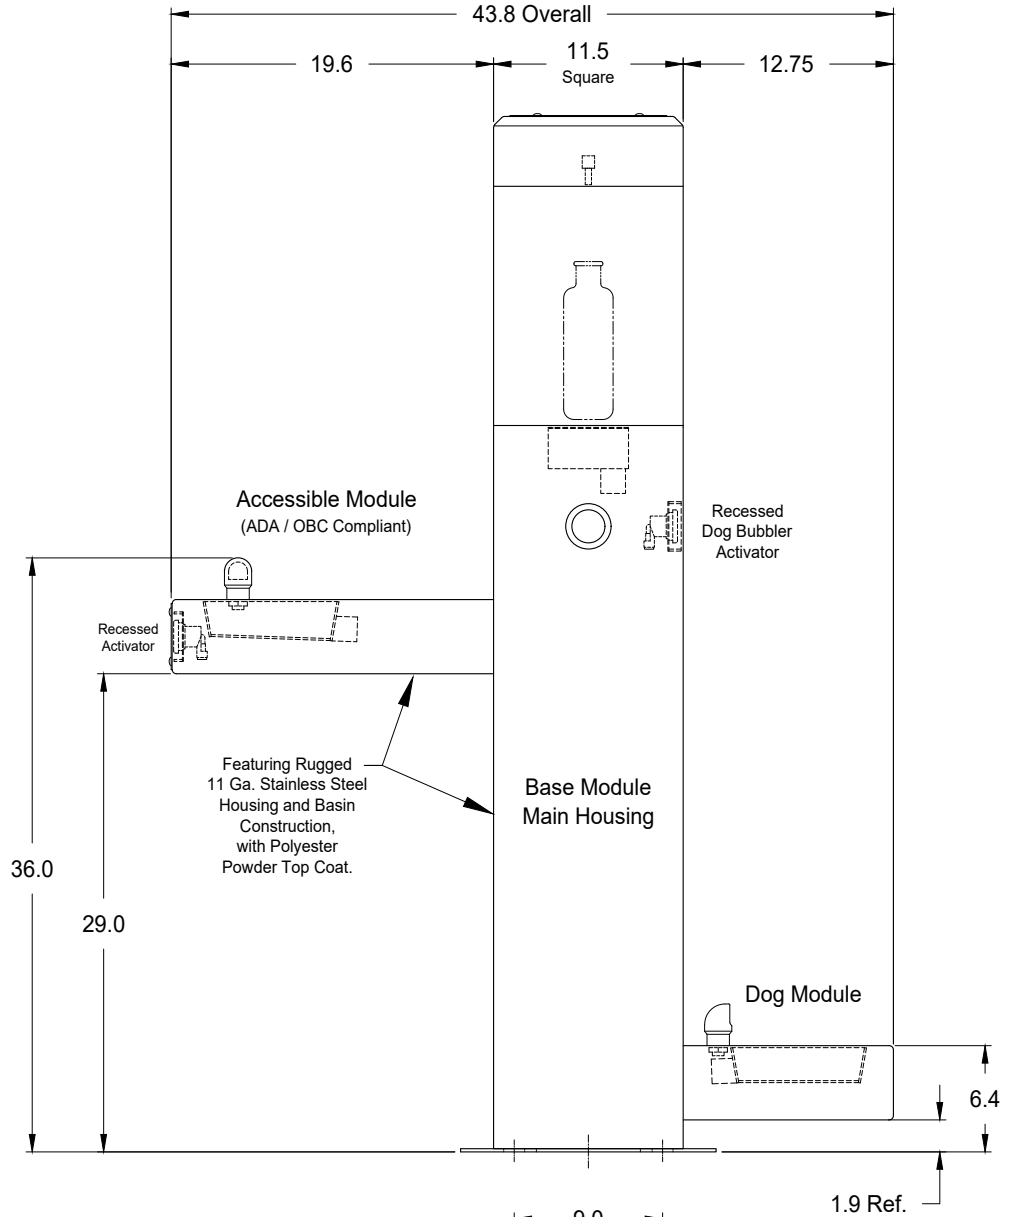

**Knill Bottle Filling Station
with Accessible Drinking Module
and Dog Watering Basin
Model Number: 350050
(The Yukon)**

- General Specifications -

Dimensions shown are in inches.
Rev.: 04Mar22

knill
Fabrication Ltd.
519-442-2424

Item Number	Part Number	Supply Component Description	Qty
1	125HB-3-4	Brass Nozzle Assembly	1
2	P10108235	Plastic Connector, 3/8" NPT to 1/4" Tube	1
3	SZ070030063979RK-1	Flow Regulator, 1/4" Tube Quick Fit	1
4	98682C	Elkay Large Diameter Push Button	3
5	98530C	Elkay Regulator, 1/4" Tube Quick Fit	3
6	E-43-0100	Polyethylene Tubing, 1/4" O.D. x .040" Wall, FDA Compliant, Conforms to ASTM D-1693 & D-1248, Type 1, Class A, Category 4, Grade E5, NSF-51, NSF-61	A/R
7	E-64-0100	Polyethylene Tubing, 3/8" O.D. x .062" Wall, FDA Compliant, Conforms to ASTM D-1693 & D-1248, Type 1, Class A, Category 4, Grade E5, NSF-51, NSF-61	A/R
8	K2533JJ	Water Filter with 1/4" Tube Quick Fit Connections	1
9	A6FC6-MG	Plastic Connector, 3/8" Tube to 3/8" Pipe Thread	1
10	AUC0604	Plastic Connector, 3/8" Tube to 1/4" Tube	3
11	2225P-8	Brass T-Connector, 1/2" Female NPT	1
12	000362160	Ball Valve Shut-Off, 1/2" Female NPT	1
13	SF-1/2	Brass Hose Bib/Valve, 1/2" Male NPT	1
14	216P-8-6	Brass Reducer (Removable A/R) 1/2" Male Pipe to 3/8" Female Pipe	1
15	98481C	Elkay Vandal-Resistant Bubbler, 1/4" Press Fit	1
16	A6TU4-MG	Plastic T-Connector, 3/8" Tube to 1/4" Tube	2

Knill Bottle Filling Station with Accessible Drinking Module and Dog Watering Basin

Model Number: 350050

- Drain Connections -

Rev.: 04Mar22

Item Number	Part Number	Description	Qty
1	435-015	Spears PVC Coupler, 1 1/2" Female Thread to 1 1/2" Slip Fit, ASTM D2466	2
2	401-015	Spears PVC Coupler, T-Fitting, Slip Fit, ASTM D2466	2
3	436-015	Spears PVC Coupler, Male Adaptor, 1 1/2" Male Thread to 1 1/2" Slip Fit, ASTM D2466	1
4	N/A	PVC Pipe, 1 1/2" (40mm), ASTM D2241	A/R