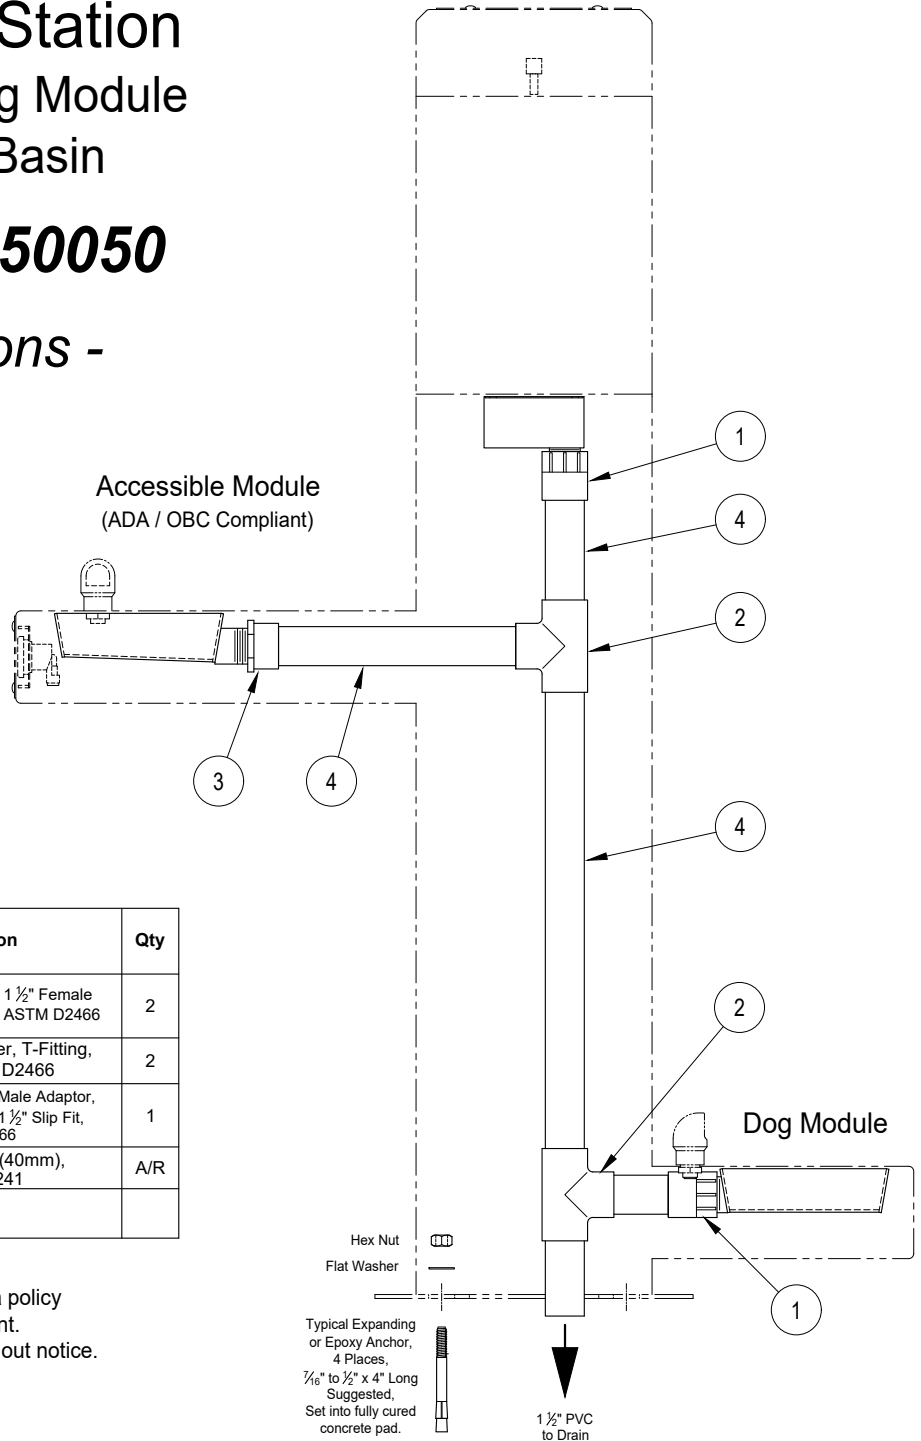

Item Number	Part Number	Supply Component Description	Qty
1	125HB-3-4	Brass Nozzle Assembly	1
2	P10108235	Plastic Connector, 3/8" NPT to 1/4" Tube	1
3	SZ070030063979RK-1	Flow Regulator, 1/4" Tube Quick Fit	1
4	98682C	Elkay Large Diameter Push Button	3
5	98530C	Elkay Regulator, 1/4" Tube Quick Fit	3
6	E-43-0100	Polyethylene Tubing, 1/4" O.D. x .040" Wall, FDA Compliant, Conforms to ASTM D-1693 & D-1248, Type 1, Class A, Category 4, Grade E5, NSF-51, NSF-61	A/R
7	E-64-0100	Polyethylene Tubing, 3/8" O.D. x .062" Wall, FDA Compliant, Conforms to ASTM D-1693 & D-1248, Type 1, Class A, Category 4, Grade E5, NSF-51, NSF-61	A/R
8	K2533JJ	Water Filter with 1/4" Tube Quick Fit Connections	1
9	A6FC6-MG	Plastic Connector, 3/8" Tube to 3/8" Pipe Thread	1
10	AUC0604	Plastic Connector, 3/8" Tube to 1/4" Tube	3
11	2225P-8	Brass T-Connector, 1/2" Female NPT	1
12	000362160	Ball Valve Shut-Off, 1/2" Female NPT	1
13	SF-1/2	Brass Hose Bib/Valve, 1/2" Male NPT	1
14	216P-8-6	Brass Reducer (Removable A/R) 1/2" Male Pipe to 3/8" Female Pipe	1
15	98481C	Elkay Vandal-Resistant Bubbler, 1/4" Press Fit	1
16	A6TU4-MG	Plastic T-Connector, 3/8" Tube to 1/4" Tube	2

Knill Bottle Filling Station with Accessible Drinking Module and Dog Watering Basin

Model Number: 350050

- Drain Connections -

Rev.: 04Mar22

Item Number	Part Number	Description	Qty
1	435-015	Spears PVC Coupler, 1 1/2" Female Thread to 1 1/2" Slip Fit, ASTM D2466	2
2	401-015	Spears PVC Coupler, T-Fitting, Slip Fit, ASTM D2466	2
3	436-015	Spears PVC Coupler, Male Adaptor, 1 1/2" Male Thread to 1 1/2" Slip Fit, ASTM D2466	1
4	N/A	PVC Pipe, 1 1/2" (40mm), ASTM D2241	A/R