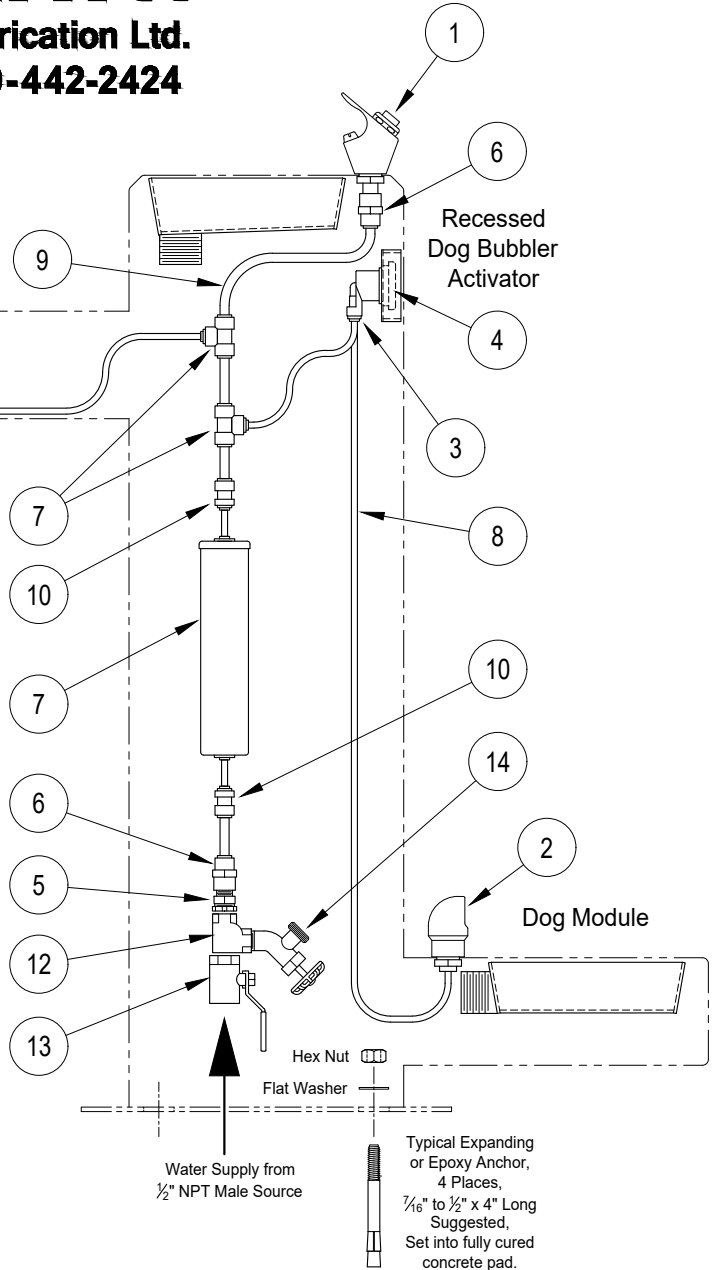

519-442-2424

- Supply Connections -

Rev.: 04Mar22

Item Number	Part Number	Description	Qty
1	LK142	Elkay Push Button Bubbler, Conforms to CSA B125.1	1
2	98481C	Elkay Vandal-Resistant Bubbler, 1/4" Press Fit	2
3	98530C	Elkay Regulator, 1/4" Press Fit	2
4	98682C	Elkay Large Diameter Push Button	2
5	216P-8-6	Brass Reducer (Removable A/R) 1/2" Male Pipe to 3/8" Female Pipe	1
6	A6FC6-MG	Plastic Connector, 3/8" Tube to 3/8" Pipe Thread	2
7	A6TU4-MG	Plastic Tee Connector, 3/8" Tube to 1/4" Tube	2
8	E-43-0100	Polyethylene Tubing, 1/4" O.D. x .040" Wall, FDA Compliant, Conforms to ASTM D-1693 & D-1248, Type 1, Class A, Category 4, Grade E5, NSF-51, NSF-61	A/R
9	E-64-0100	Polyethylene Tubing, 3/8" O.D. x .062" Wall, FDA Compliant, Conforms to ASTM D-1693 & D-1248, Type 1, Class A, Category 4, Grade E5, NSF-51, NSF-61	A/R
10	AUC0604	Plastic Connector, 3/8" Tube to 1/4" Tube	2
11	K2533JJ	Water Filter with 1/4" Tube Quick Fit Connections	1
12	2225P-8	Brass T-Connector, 1/2" Female NPT	1
13	000362160	Ball Valve Shut-Off, 1/2" Female NPT	1
14	SF-1/2	Brass Hose Bib/Valve, 1/2" Male NPT	1
15			

- Drain Connections -

Rev.: 04Mar22

Item Number	Part Number	Description	Qty
1	435-015	Spears PVC Coupler, 1 1/2" Female Thread to 1 1/2" Slip Fit, ASTM D2466	2
2	401-015	Spears PVC Coupler, T-Fitting, Slip Fit, ASTM D2466	2
3	436-015	Spears PVC Coupler, Male Adaptor, 1 1/2" Male Thread to 1 1/2" Slip Fit, ASTM D2466	1
4	N/A	PVC Pipe, 1 1/2" (40mm), ASTM D2241	A/R