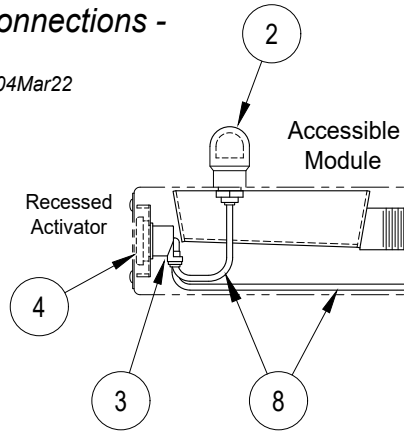

519-442-2424

- Supply Connections -

Rev.: 04Mar22

Item Number	Part Number	Description	Qty
1	LK142	Elkay Push Button Bubbler, Conforms to CSA B125.1	1
2	98481C	Elkay Vandal-Resistant Bubbler, 1/4" Press Fit	2
3	98530C	Elkay Regulator, 1/4" Press Fit	2
4	98682C	Elkay Large Diameter Push Button	2
5	216P-8-6	Brass Reducer (Removable A/R) 1/2" Male Pipe to 3/8" Female Pipe	1
6	A6FC6-MG	Plastic Connector, 3/8" Tube to 3/8" Pipe Thread	2
7	A6TU4-MG	Plastic Tee Connector, 3/8" Tube to 1/4" Tube	2
8	E-43-0100	Polyethylene Tubing, 1/4" O.D. x .040" Wall, FDA Compliant, Conforms to ASTM D-1693 & D-1248, Type 1, Class A, Category 4, Grade E5, NSF-51, NSF-61	A/R
9	E-64-0100	Polyethylene Tubing, 3/8" O.D. x .062" Wall, FDA Compliant, Conforms to ASTM D-1693 & D-1248, Type 1, Class A, Category 4, Grade E5, NSF-51, NSF-61	A/R
10	AUC0604	Plastic Connector, 3/8" Tube to 1/4" Tube	2
11	K2533JJ	Water Filter with 1/4" Tube Quick Fit Connections	1
12	2225P-8	Brass T-Connector, 1/2" Female NPT	1
13	000362160	Ball Valve Shut-Off, 1/2" Female NPT	1
14	SF-1/2	Brass Hose Bib/Valve, 1/2" Male NPT	1
15			

- Drain Connections -

Rev.: 04Mar22

Item Number	Part Number	Description	Qty
1	435-015	Spears PVC Coupler, 1 1/2" Female Thread to 1 1/2" Slip Fit, ASTM D2466	2
2	401-015	Spears PVC Coupler, T-Fitting, Slip Fit, ASTM D2466	2
3	436-015	Spears PVC Coupler, Male Adaptor, 1 1/2" Male Thread to 1 1/2" Slip Fit, ASTM D2466	1
4	N/A	PVC Pipe, 1 1/2" (40mm), ASTM D2241	A/R