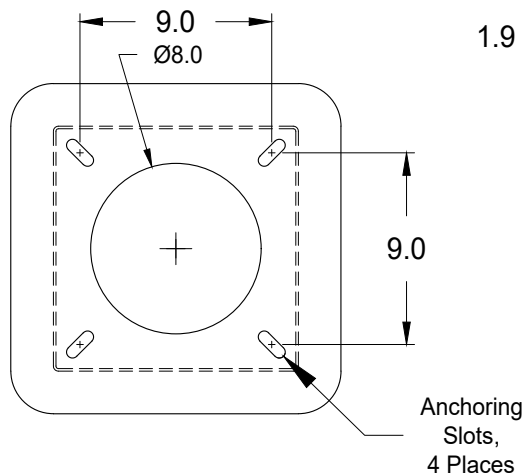

knill
Fabrication Ltd.
519-442-2424

Knill Drinking Fountain
Triple Basin:
Standard & Accessible
with Dog Watering Feature
Model Number: 350020
(The Niagara)
 - General Specifications -

Dimensions shown are in inches.
 Rev.: 04Mar22

519-442-2424

- Supply Connections -

Rev.: 04Mar22

Item Number	Part Number	Description	Qty
1	LK142	Elkay Push Button Bubbler, Conforms to CSA B125.1	1
2	98481C	Elkay Vandal-Resistant Bubbler, 1/4" Press Fit	2
3	98530C	Elkay Regulator, 1/4" Press Fit	2
4	98682C	Elkay Large Diameter Push Button	2
5	216P-8-6	Brass Reducer (Removable A/R) 1/2" Male Pipe to 3/8" Female Pipe	1
6	A6FC6-MG	Plastic Connector, 3/8" Tube to 3/8" Pipe Thread	2
7	A6TU4-MG	Plastic Tee Connector, 3/8" Tube to 1/4" Tube	2
8	E-43-0100	Polyethylene Tubing, 1/4" O.D. x .040" Wall, FDA Compliant, Conforms to ASTM D-1693 & D-1248, Type 1, Class A, Category 4, Grade E5, NSF-51, NSF-61	A/R
9	E-64-0100	Polyethylene Tubing, 3/8" O.D. x .062" Wall, FDA Compliant, Conforms to ASTM D-1693 & D-1248, Type 1, Class A, Category 4, Grade E5, NSF-51, NSF-61	A/R
10	AUC0604	Plastic Connector, 3/8" Tube to 1/4" Tube	2
11	K2533JJ	Water Filter with 1/4" Tube Quick Fit Connections	1
12	2225P-8	Brass T-Connector, 1/2" Female NPT	1
13	000362160	Ball Valve Shut-Off, 1/2" Female NPT	1
14	SF-1/2	Brass Hose Bib/Valve, 1/2" Male NPT	1
15			

- Drain Connections -

Rev.: 04Mar22

Item Number	Part Number	Description	Qty
1	435-015	Spears PVC Coupler, 1 1/2" Female Thread to 1 1/2" Slip Fit, ASTM D2466	2
2	401-015	Spears PVC Coupler, T-Fitting, Slip Fit, ASTM D2466	2
3	436-015	Spears PVC Coupler, Male Adaptor, 1 1/2" Male Thread to 1 1/2" Slip Fit, ASTM D2466	1
4	N/A	PVC Pipe, 1 1/2" (40mm), ASTM D2241	A/R