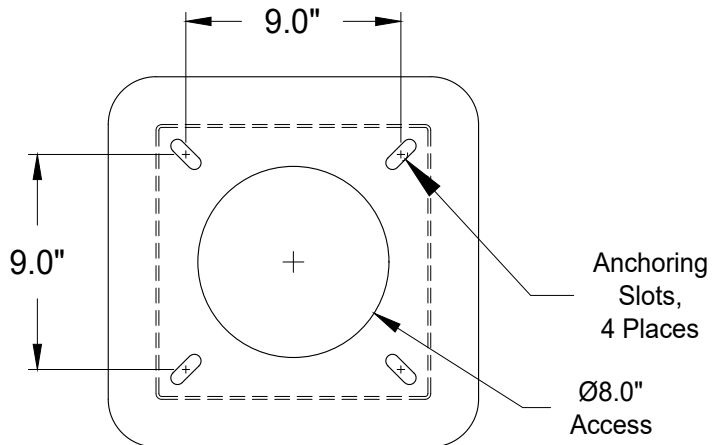

Knill Drinking Fountain

Triple Basin:

Standard & Accessible

with Dog Feature

Model Number: **350020**

knill

Fabrication Ltd.

519-442-2424

- Supply Connections -

Rev.: 04Mar22

Item Number	Part Number	Description	Qty
1	LK142	Elkay Push Button Bubbler, Conforms to CSA B125.1	1
2	98481C	Elkay Vandal-Resistant Bubbler, 1/4" Press Fit	2
3	98530C	Elkay Regulator, 1/4" Press Fit	2
4	98682C	Elkay Large Diameter Push Button	2
5	216P-8-6	Brass Reducer (Removable A/R) 1/2" Male Pipe to 3/8" Female Pipe	1
6	A6FC6-MG	Plastic Connector, 3/8" Tube to 3/8" Pipe Thread	2
7	A6TU4-MG	Plastic Tee Connector, 3/8" Tube to 1/4" Tube	2
8	E-43-0100	Polyethylene Tubing, 1/4" O.D. x .040" Wall, FDA Compliant, Conforms to ASTM D-1693 & D-1248, Type 1, Class A, Category 4, Grade E5, NSF-51, NSF-61	A/R
9	E-64-0100	Polyethylene Tubing, 3/8" O.D. x .062" Wall, FDA Compliant, Conforms to ASTM D-1693 & D-1248, Type 1, Class A, Category 4, Grade E5, NSF-51, NSF-61	A/R
10	AUC0604	Plastic Connector, 3/8" Tube to 1/4" Tube	2
11	K2533JJ	Water Filter with 1/4" Tube Quick Fit Connections	1
12	2225P-8	Brass T-Connector, 1/2" Female NPT	1
13	000362160	Ball Valve Shut-Off, 1/2" Female NPT	1
14	SF-1/2	Brass Hose Bib/Valve, 1/2" Male NPT	1
15			

Note: Knill Fabrication Ltd. maintains a policy of continuous product improvement. As a result, some details may change without notice.