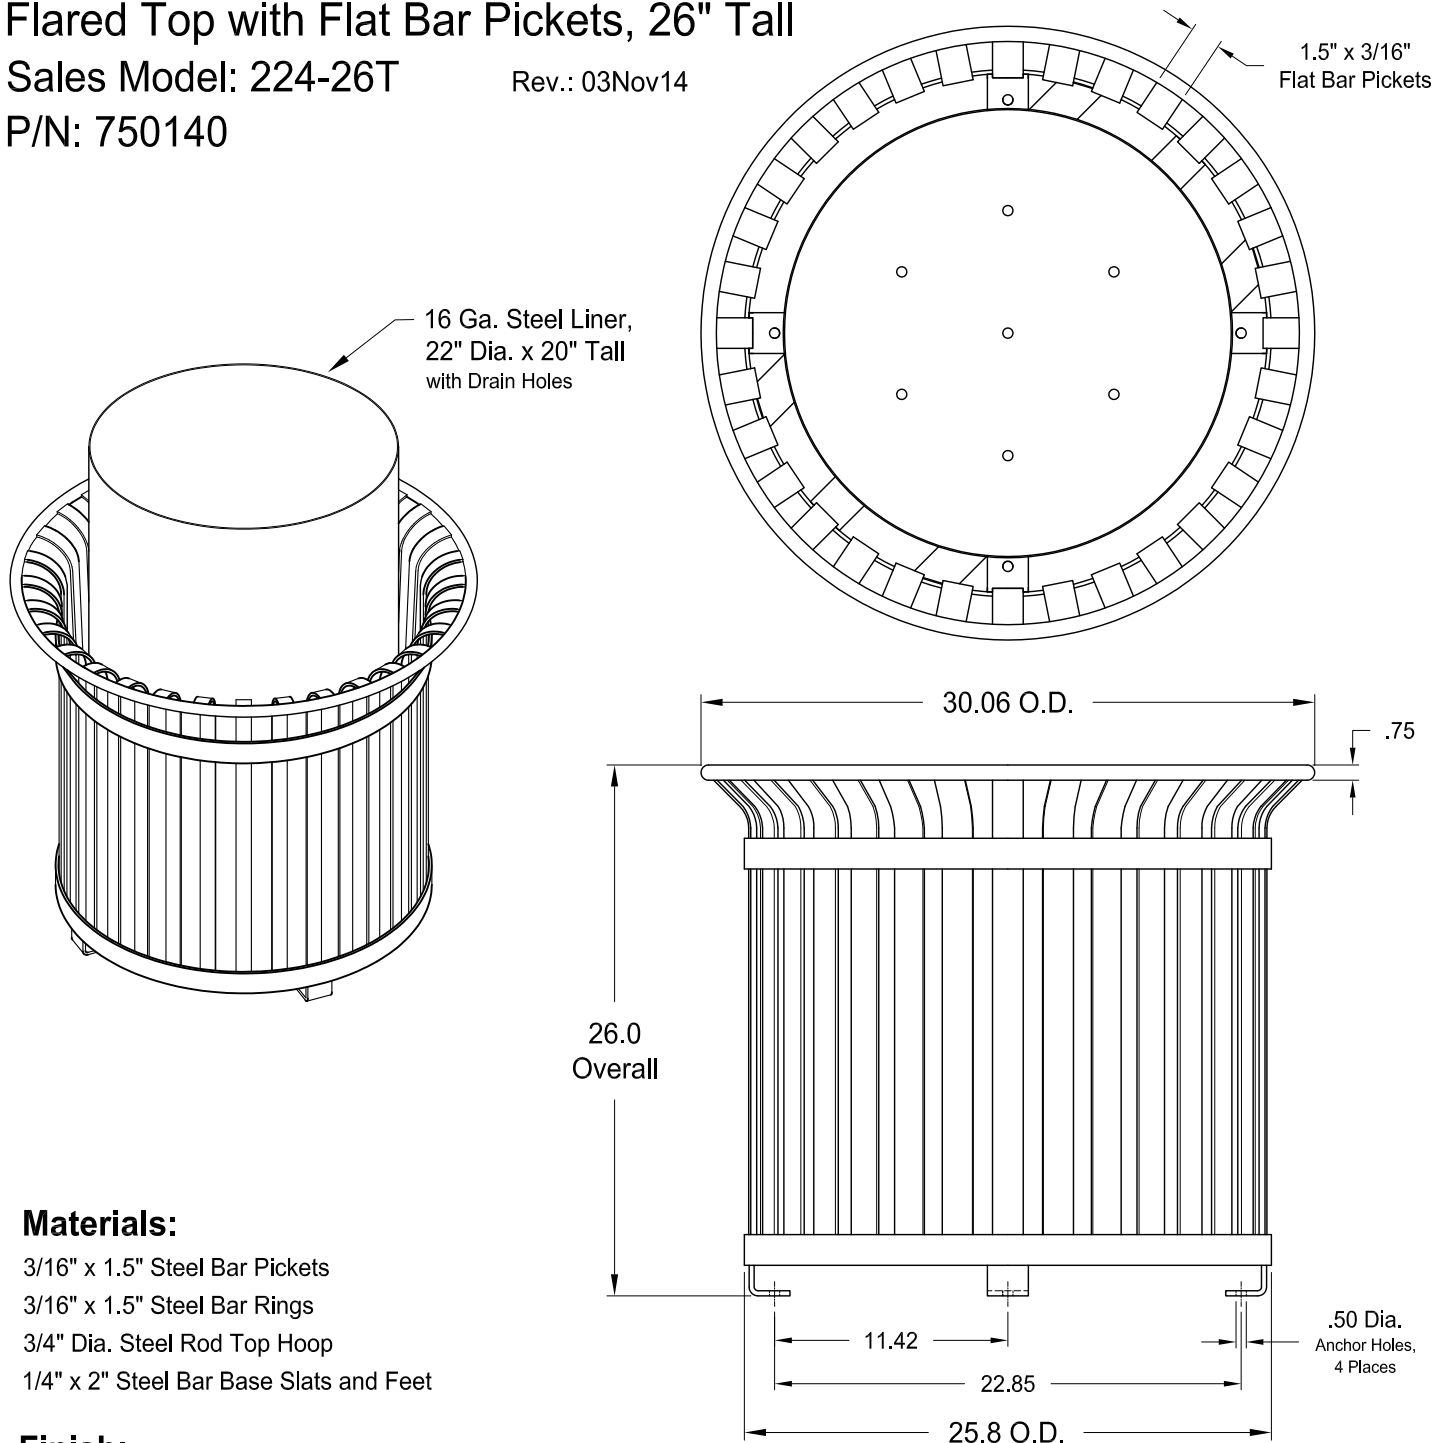

# Round Planter - Specifications

Flared Top with Flat Bar Pickets, 26" Tall

Sales Model: 224-26T

Rev.: 03Nov14

P/N: 750140

## Materials:

3/16" x 1.5" Steel Bar Pickets

3/16" x 1.5" Steel Bar Rings

3/4" Dia. Steel Rod Top Hoop

1/4" x 2" Steel Bar Base Slats and Feet

## Finish:

Polyester Powder Paint over Zinc Rich Primer.

Dimensions shown are in inches.

Anchoring Hardware is not included.

Knill Fabrication Ltd. maintains a policy of continuous product improvement.

As a result, some details may change without notice.