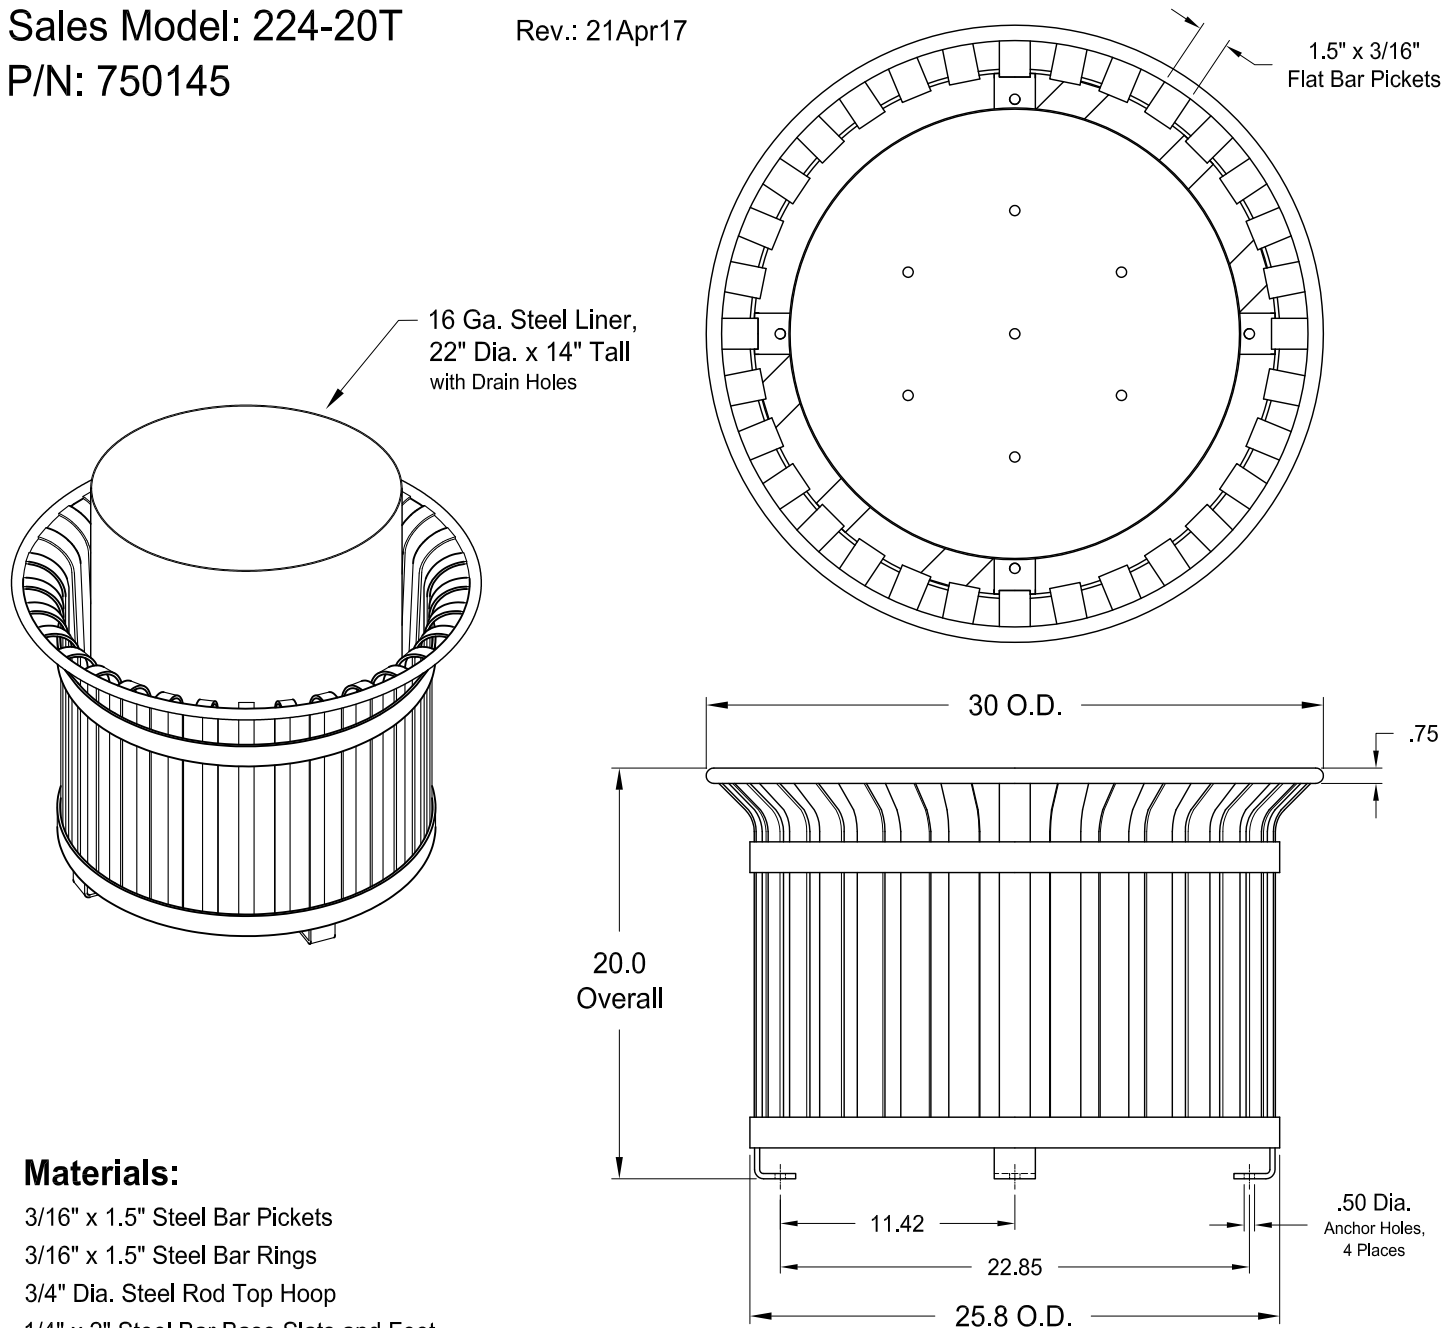

Round Planter - *Specifications*

Flared Top with Flat Bar Pickets, 20" Tall

Sales Model: 224-20T

Rev.: 21Apr17

P/N: 750145

Materials:

3/16" x 1.5" Steel Bar Pickets

3/16" x 1.5" Steel Bar Rings

3/4" Dia. Steel Rod Top Hoop

1/4" x 2" Steel Bar Base Slats and Feet

Finish:

Polyester Powder Paint over Zinc Rich Primer.

Dimensions shown are in inches.

Anchoring Hardware is not included.

Knill Fabrication Ltd. maintains a policy of continuous product improvement. As a result, some details may change without notice.